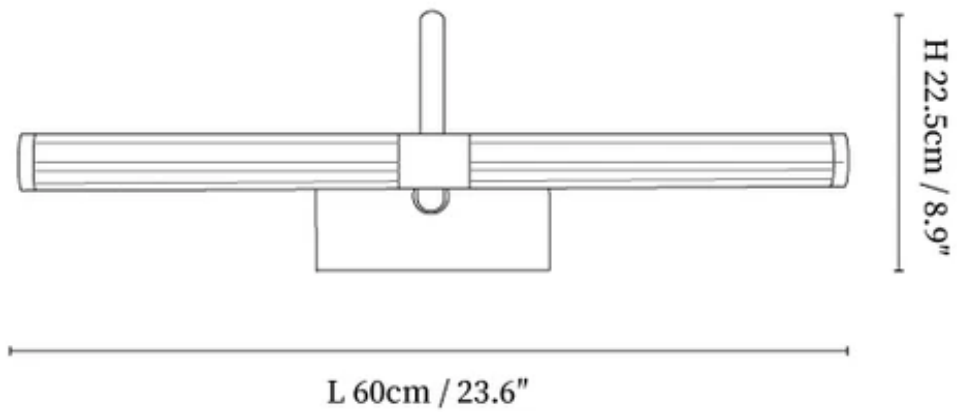

SPECIFICATION SHEET

SPECIFICATION DETAILS

*For custom options, consult factory for details

Fixture Dimensions	L 17.7" x W 5.9" x H 8.9" L 23.6" x W 5.9" x H 8.9"
Light source	Integrated LED
Wattage	~ 18W ~ 24W
Voltage	AC 110-240V
Dimming	Not supported
CRI(Ra)	90+CRI
Mounting	Hardwired.
LED Rated Life	30000 hours
Color Temperature	Warm Light (3000K), Neutral Light (4000K), Cool Light (6000K)
Control method	Compatible with common wall switches (not included)
Finishes	Black, Gold.
Shade Details	Clear.
Material	Brass, Acrylic.