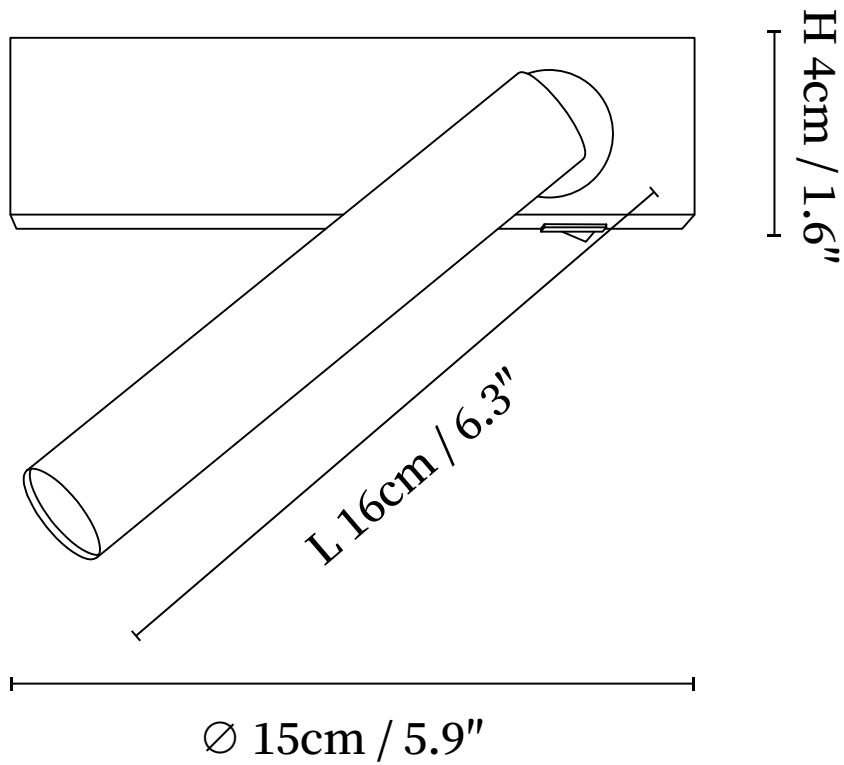

SPECIFICATION SHEET

SPECIFICATION DETAILS

*For custom options, consult factory for details

Fixture Dimensions	D 5.9" x H 1.6"
Light source	Integrated LED
Wattage	~8 Watts
Voltage	AC 110-240V
Dimming	Not supported
CRI(Ra)	90+CRI
Mounting	Hardwired.
LED Rated Life	30000 hours
Color Temperature	Warm Light (3000K), Neutral Light (4000K), Cool Light (6000K)
Control method	Compatible with common wall switches(not included)
Finishes	White, Black.
Shade Details	Black.
Material	Metal.