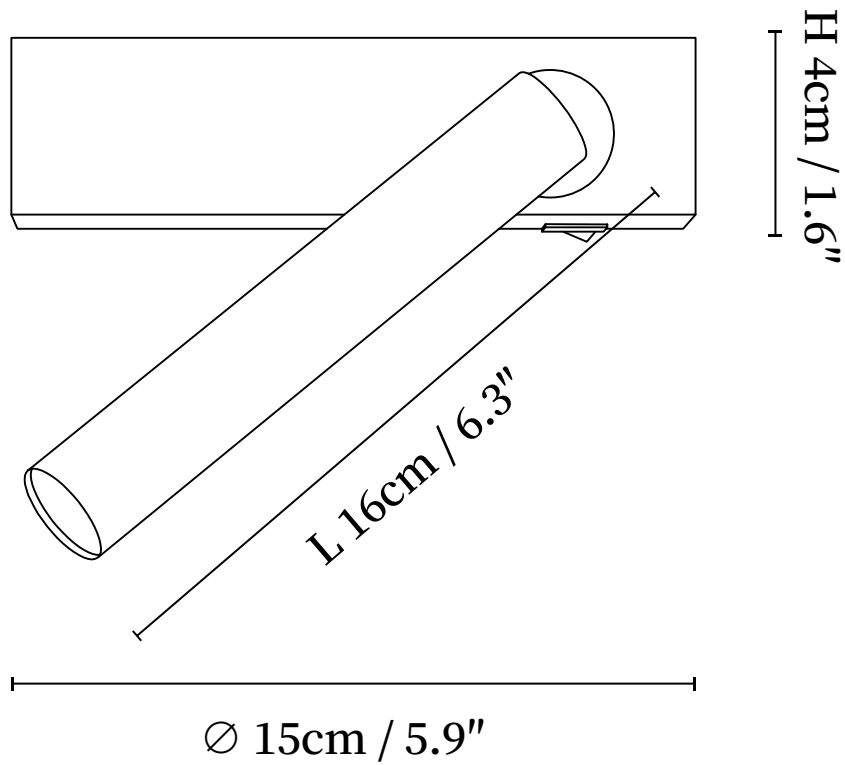

## SPECIFICATION DETAILS

\*For custom options, consult factory for details

<b>Fixture Dimensions</b>	D 5.9" x H 1.6"
<b>Light source</b>	Integrated LED
<b>Wattage</b>	~8 Watts
<b>Voltage</b>	AC 110-240V
<b>Dimming</b>	Not supported
<b>CRI(Ra)</b>	90+CRI
<b>Mounting</b>	Hardwired.
<b>LED Rated Life</b>	30000 hours
<b>Color Temperature</b>	Warm Light (3000K), Neutral Light (4000K), Cool Light (6000K)
<b>Control method</b>	Compatible with common wall switches(not included)
<b>Finishes</b>	White, Black.
<b>Shade Details</b>	Black.
<b>Material</b>	Metal.