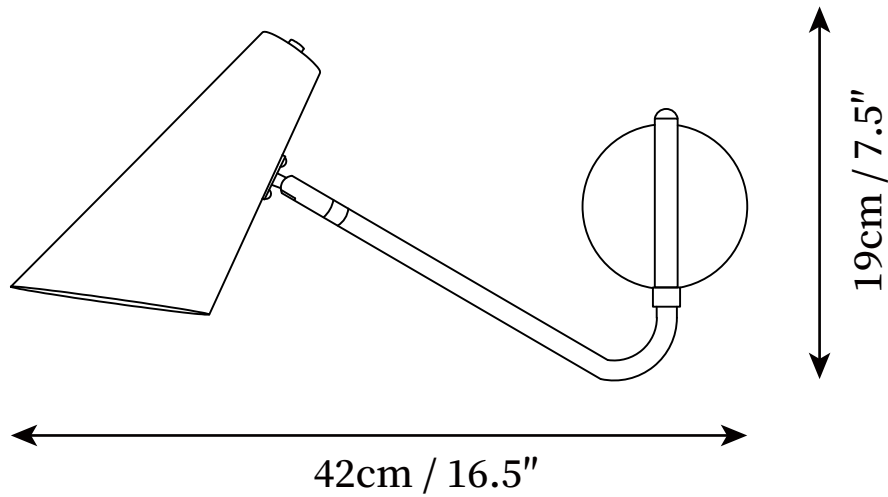

SPECIFICATION SHEET

SPECIFICATION DETAILS

*For custom options, consult factory for details

Fixture Dimensions	D 16.5" x H 7.5"
Light source	E26 or E27 (bulb not included)
Wattage	MAX 40W incandescent bulb or LED equivalent.
Voltage	AC 110-240V
Mounting	Hardwired.
Dimming	Compatible with dimmable bulbs (bulb not included)
Control method	Compatible with common wall switches (not included)
Finishes	Black, White, Gold.
Shade Details	Black, White.
Material	Steel, Aluminum, Aluminum alloy.