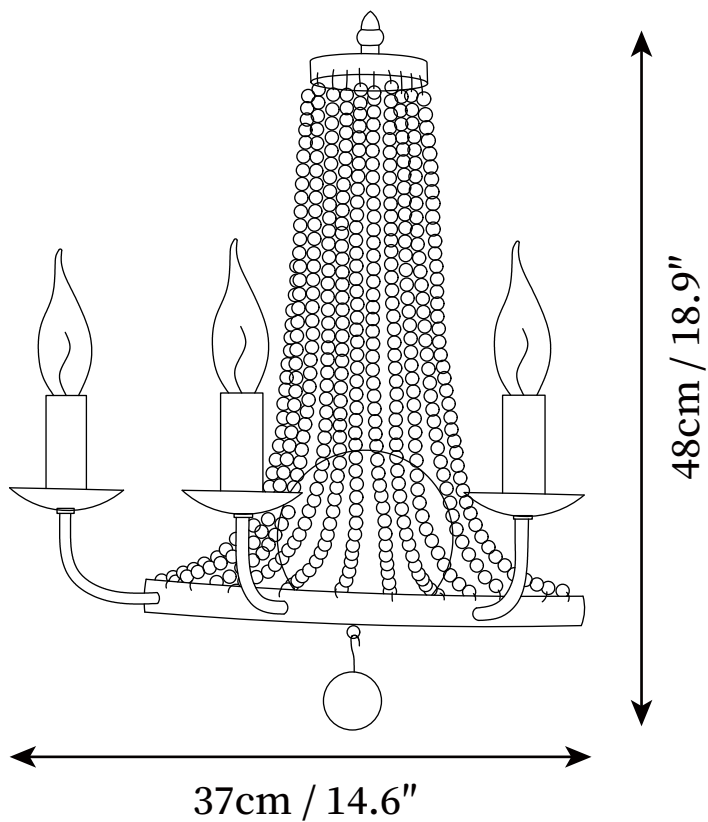

SPECIFICATION SHEET

SPECIFICATION DETAILS

*For custom options, consult factory for details

Fixture Dimensions	Ø 12.6" x H 18.9" (2 Heads)
Light source	E14 (bulb not included)
Wattage	MAX 15W incandescent bulb or LED equivalent.
Voltage	AC 110-240V
Mounting	Hardwired.
Dimming	Compatible with dimmable bulbs (bulb not included)
Control method	Compatible with common wall switches(not included)
Finishes	Distressed White.
Shade Details	Clear.
Material	Metal, Crystal.

SPECIFICATION SHEET

SPECIFICATION DETAILS

*For custom options, consult factory for details

Fixture Dimensions	Ø 14.6" x H 18.9" (3 Heads)
Light source	E14 (bulb not included)
Wattage	MAX 15W incandescent bulb or LED equivalent.
Voltage	AC 110-240V
Mounting	Hardwired.
Dimming	Compatible with dimmable bulbs (bulb not included)
Control method	Compatible with common wall switches(not included)
Finishes	Distressed White.
Shade Details	Clear.
Material	Metal, Crystal.