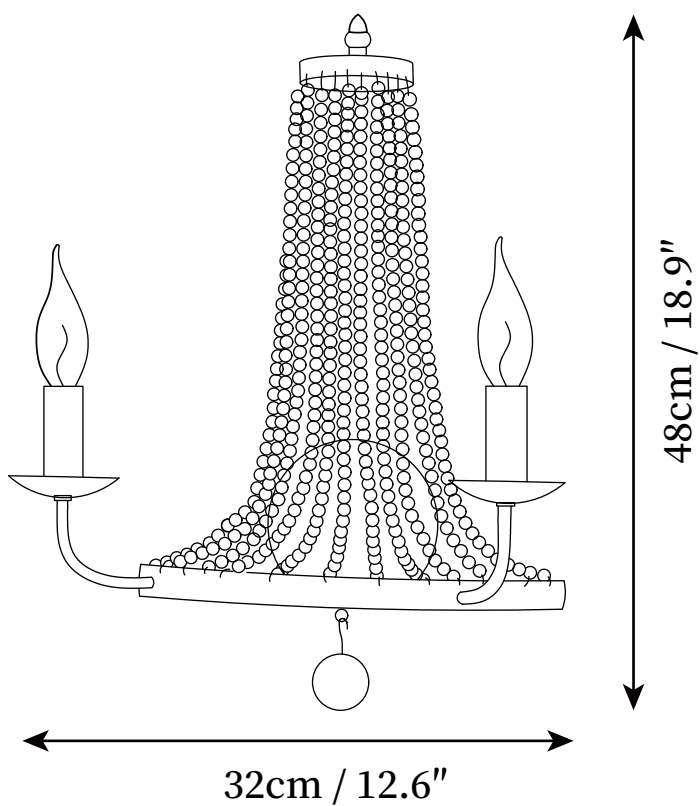

SPECIFICATION SHEET

SPECIFICATION DETAILS

*For custom options, consult factory for details

Fixture Dimensions	Ø 12.6" x H 18.9" (2 Heads)
Light source	E14 (bulb not included)
Wattage	MAX 15W incandescent bulb or LED equivalent.
Voltage	AC 110-240V
Mounting	Hardwired.
Dimming	Compatible with dimmable bulbs (bulb not included)
Control method	Compatible with common wall switches(not included)
Finishes	Distressed White.
Shade Details	Clear.
Material	Metal, Crystal.

SPECIFICATION SHEET

SPECIFICATION DETAILS

*For custom options, consult factory for details

Fixture Dimensions	Ø 14.6" x H 18.9" (3 Heads)
Light source	E14 (bulb not included)
Wattage	MAX 15W incandescent bulb or LED equivalent.
Voltage	AC 110-240V
Mounting	Hardwired.
Dimming	Compatible with dimmable bulbs (bulb not included)
Control method	Compatible with common wall switches(not included)
Finishes	Distressed White.
Shade Details	Clear.
Material	Metal, Crystal.