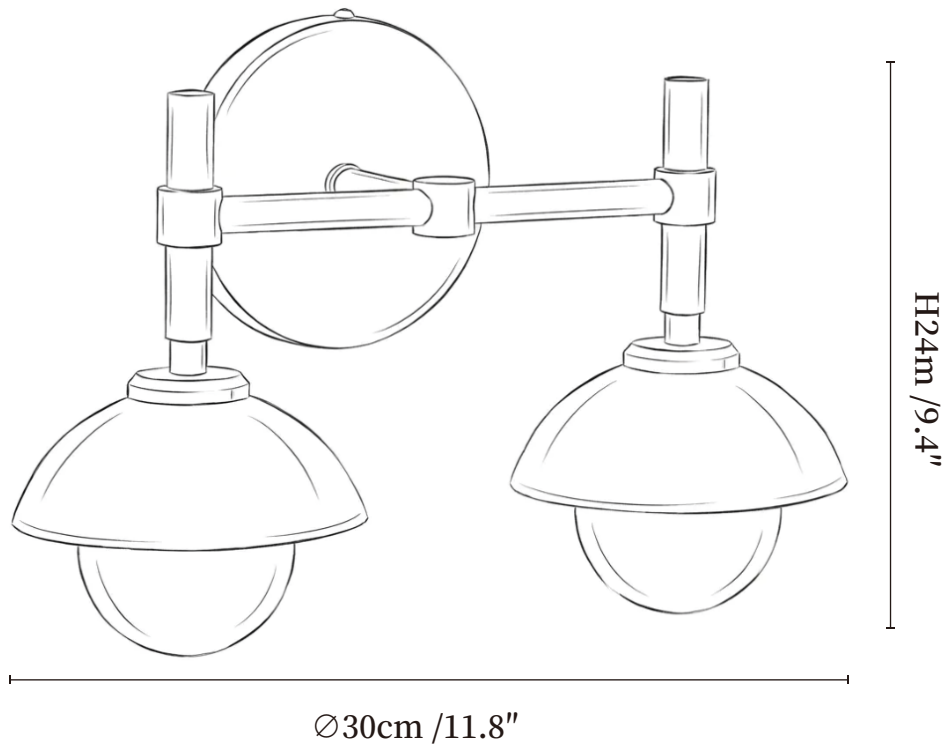

SPECIFICATION SHEET

SPECIFICATION DETAILS

*For custom options, consult factory for details

| | |
|---------------------------|--|
| Fixture Dimensions | Ø 4.7" x H 9.4" |
| Light source | G9(bulb not included) |
| Wattage | MAX 5W incandescent bulb or LED equivalent. |
| Voltage | AC 110-240V |
| Mounting | Hardwired. |
| Dimming | Compatible with dimmable bulbs (bulb not included) |
| Control method | Compatible with common wall switches(not included) |
| Finishes | Gold, Black. |
| Shade Details | White. |
| Material | Metal, Alabaster. |

SPECIFICATION SHEET

SPECIFICATION DETAILS

*For custom options, consult factory for details

| | |
|---------------------------|--|
| Fixture Dimensions | Ø 11.8" x H 9.4" |
| Light source | G9(bulb not included) |
| Wattage | MAX 5W incandescent bulb or LED equivalent. |
| Voltage | AC 110-240V |
| Mounting | Hardwired. |
| Dimming | Compatible with dimmable bulbs (bulb not included) |
| Control method | Compatible with common wall switches(not included) |
| Finishes | Gold, Black. |
| Shade Details | White. |
| Material | Metal, Alabaster. |