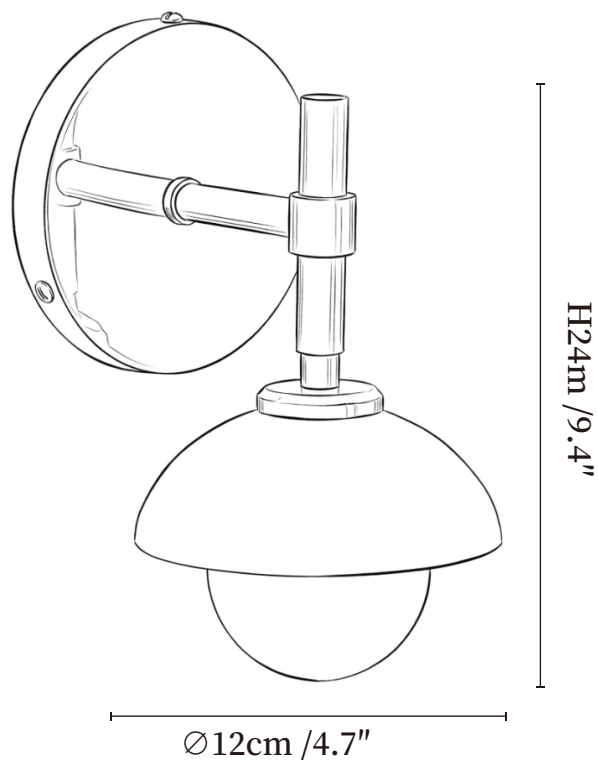

SPECIFICATION SHEET

SPECIFICATION DETAILS

*For custom options, consult factory for details

| | |
|---------------------------|--|
| Fixture Dimensions | Ø 4.7" x H 9.4" |
| Light source | G9(bulb not included) |
| Wattage | MAX 5W incandescent bulb or LED equivalent. |
| Voltage | AC 110-240V |
| Mounting | Hardwired. |
| Dimming | Compatible with dimmable bulbs (bulb not included) |
| Control method | Compatible with common wall switches(not included) |
| Finishes | Gold, Black. |
| Shade Details | White. |
| Material | Metal, Alabaster. |

SPECIFICATION SHEET

SPECIFICATION DETAILS

*For custom options, consult factory for details

| | |
|---------------------------|--|
| Fixture Dimensions | Ø 11.8" x H 9.4" |
| Light source | G9(bulb not included) |
| Wattage | MAX 5W incandescent bulb or LED equivalent. |
| Voltage | AC 110-240V |
| Mounting | Hardwired. |
| Dimming | Compatible with dimmable bulbs (bulb not included) |
| Control method | Compatible with common wall switches(not included) |
| Finishes | Gold, Black. |
| Shade Details | White. |
| Material | Metal, Alabaster. |