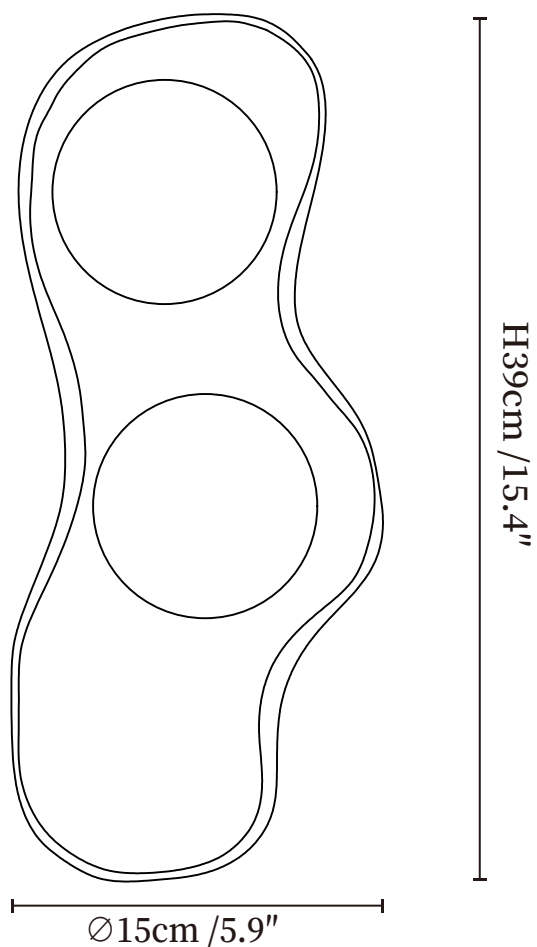

SPECIFICATION SHEET

SPECIFICATION DETAILS

*For custom options, consult factory for details

Fixture Dimensions	Ø 5.9" x H 15.4"
Light source	G9 (bulb not included)
Wattage	MAX 5W incandescent bulb or LED equivalent.
Voltage	AC 110-240V
Mounting	Hardwired.
Dimming	Compatible with dimmable bulbs (bulb not included)
Control method	Compatible with common wall switches (not included)
Finishes	Wood, Glass.
Shade Details	White.
Material	Wood, Glass.

SPECIFICATION SHEET

SPECIFICATION DETAILS

*For custom options, consult factory for details

Fixture Dimensions	$\text{Ø} 5.9'' \times \text{H} 15.4''$
Light source	G9 (bulb not included)
Wattage	MAX 5W incandescent bulb or LED equivalent.
Voltage	AC 110-240V
Mounting	Hardwired.
Dimming	Compatible with dimmable bulbs (bulb not included)
Control method	Compatible with common wall switches (not included)
Finishes	Wood, Glass.
Shade Details	White.
Material	Wood, Glass.