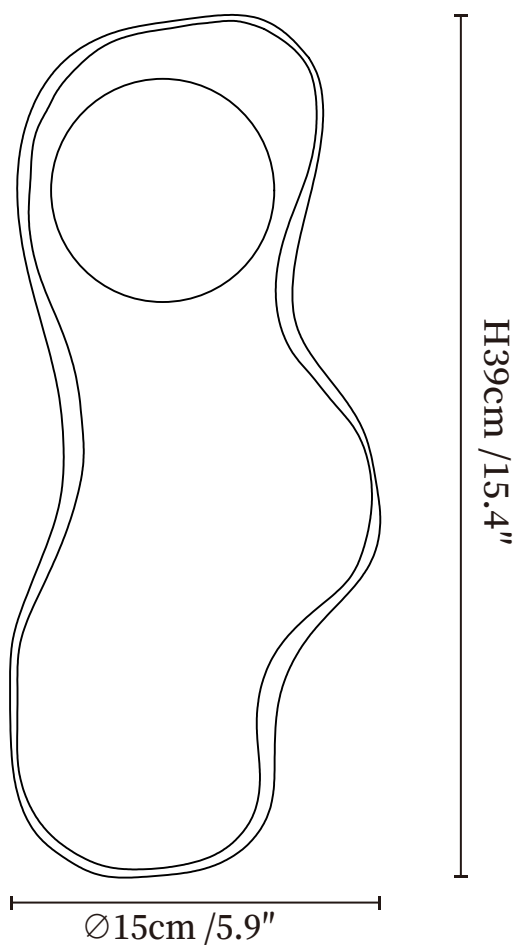

SPECIFICATION SHEET

SPECIFICATION DETAILS

*For custom options, consult factory for details

Fixture Dimensions	Ø 5.9" x H 15.4"
Light source	G9 (bulb not included)
Wattage	MAX 5W incandescent bulb or LED equivalent.
Voltage	AC 110-240V
Mounting	Hardwired.
Dimming	Compatible with dimmable bulbs (bulb not included)
Control method	Compatible with common wall switches (not included)
Finishes	Wood, Glass.
Shade Details	White.
Material	Wood, Glass.

SPECIFICATION SHEET

SPECIFICATION DETAILS

*For custom options, consult factory for details

Fixture Dimensions	$\text{Ø} 5.9'' \times \text{H} 15.4''$
Light source	G9 (bulb not included)
Wattage	MAX 5W incandescent bulb or LED equivalent.
Voltage	AC 110-240V
Mounting	Hardwired.
Dimming	Compatible with dimmable bulbs (bulb not included)
Control method	Compatible with common wall switches (not included)
Finishes	Wood, Glass.
Shade Details	White.
Material	Wood, Glass.