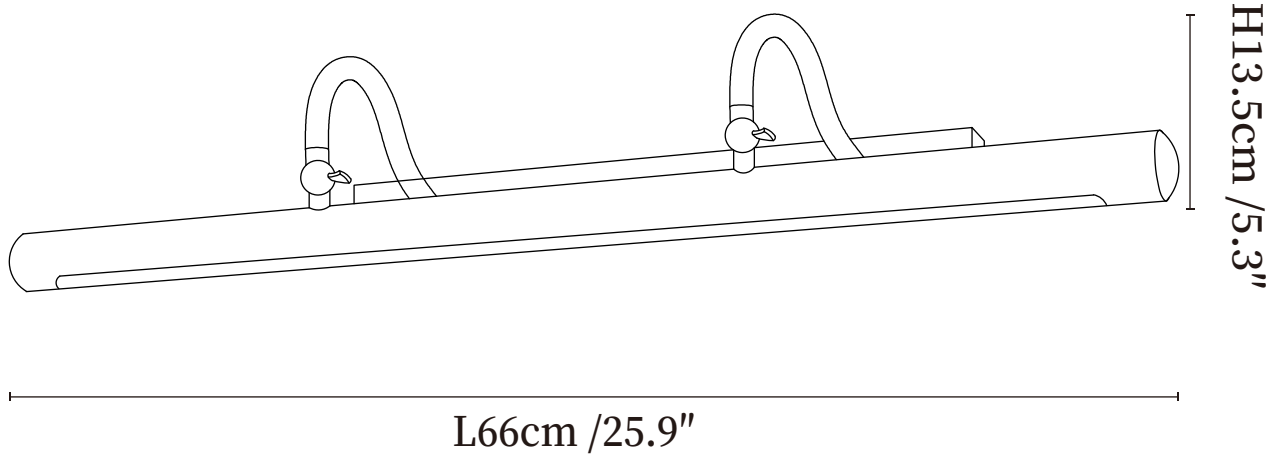

SPECIFICATION SHEET

SPECIFICATION DETAILS

*For custom options, consult factory for details

| | |
|---------------------------|---|
| Fixture Dimensions | L 25.9" x H 5.3" |
| Light source | Integrated LED |
| Wattage | ~8 Watts |
| Voltage | AC 110-240V |
| Dimming | Not supported |
| CRI(Ra) | 90+CRI |
| Mounting | Hardwired. |
| LED Rated Life | 30000 hours |
| Color Temperature | Warm Light (3000K), Neutral Light (4000K), Cool Light (6000K) |
| Control method | Compatible with common wall switches(|
| Finishes | Bronze. |
| Shade Details | White. |
| Material | Metal, Acrylic. |