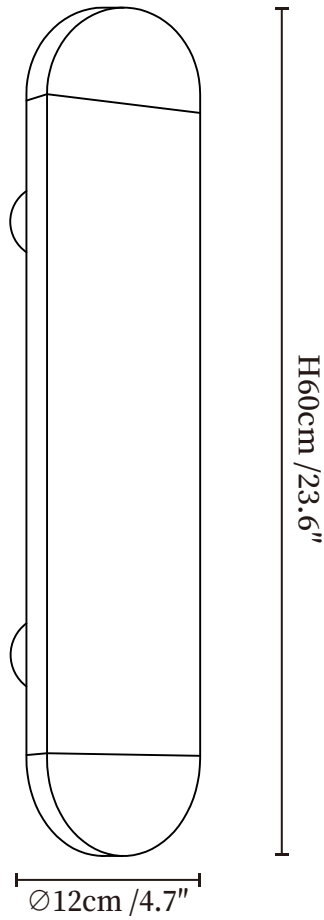

SPECIFICATION SHEET

SPECIFICATION DETAILS

*For custom options, consult factory for details

Fixture Dimensions	Ø 4.7" x H 23.6"
Light source	Integrated LED
Wattage	~8 Watts
Voltage	AC 110-240V
Dimming	Not supported
CRI(Ra)	90+CRI
Mounting	Hardwired.
LED Rated Life	30000 hours
Color Temperature	Warm Light (3000K), Neutral Light (4000K), Cool Light (6000K)
Control method	Compatible with common wall switches(
Finishes	Bronze.
Shade Details	White.
Material	Metal, Alabaster.