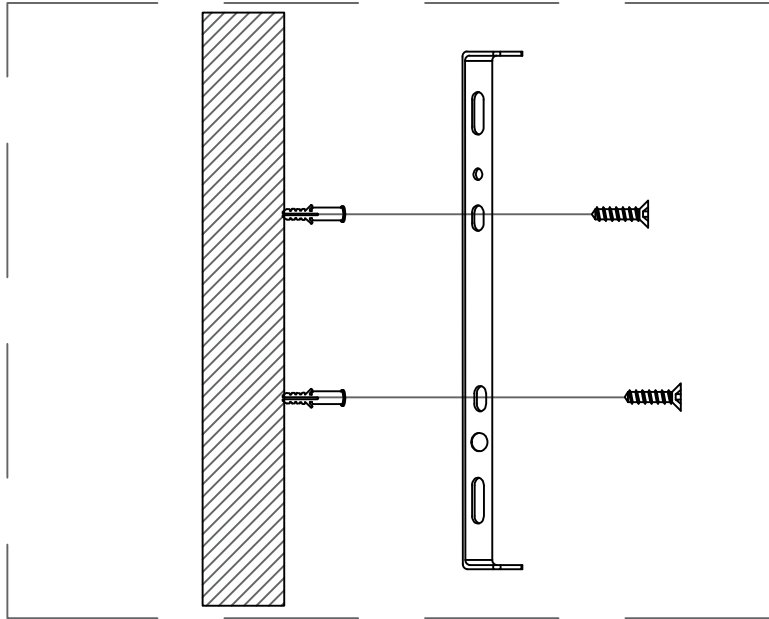

1

ENGLISH Live	ENGLISH Neutral	ENGLISH Earth/Ground
FRANCAIS Phase	FRANCAIS Neutral	FRANCAIS Terre
ESPAÑOL Con corriente.	ESPAÑOL Neutro	ESPAÑOL Tierra