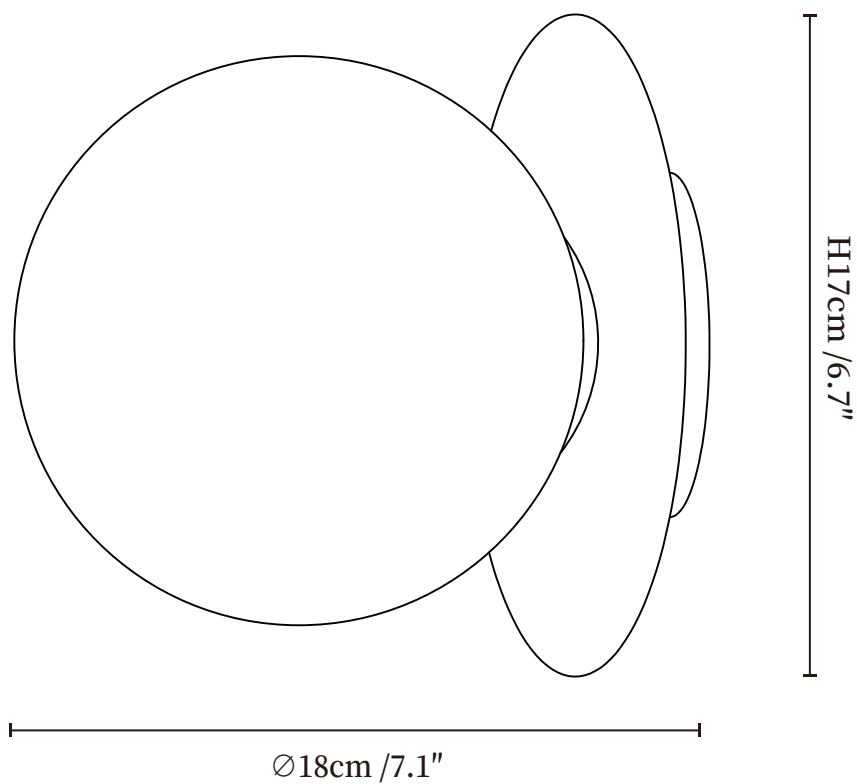

## SPECIFICATION DETAILS

\*For custom options, consult factory for details

<b>Fixture Dimensions</b>	$\varnothing 7.1'' \times H 6.7''$
<b>Light source</b>	E14 (bulb not included)
<b>Wattage</b>	MAX 15W incandescent bulb or LED equivalent.
<b>Voltage</b>	AC 110-240V
<b>Mounting</b>	Hardwired.
<b>Dimming</b>	Compatible with dimmable bulbs (bulb not included)
<b>Control method</b>	Compatible with common wall switches(not included)
<b>Finishes</b>	Gold, Black.
<b>Shade Details</b>	White.
<b>Material</b>	Metal, Alabaster.