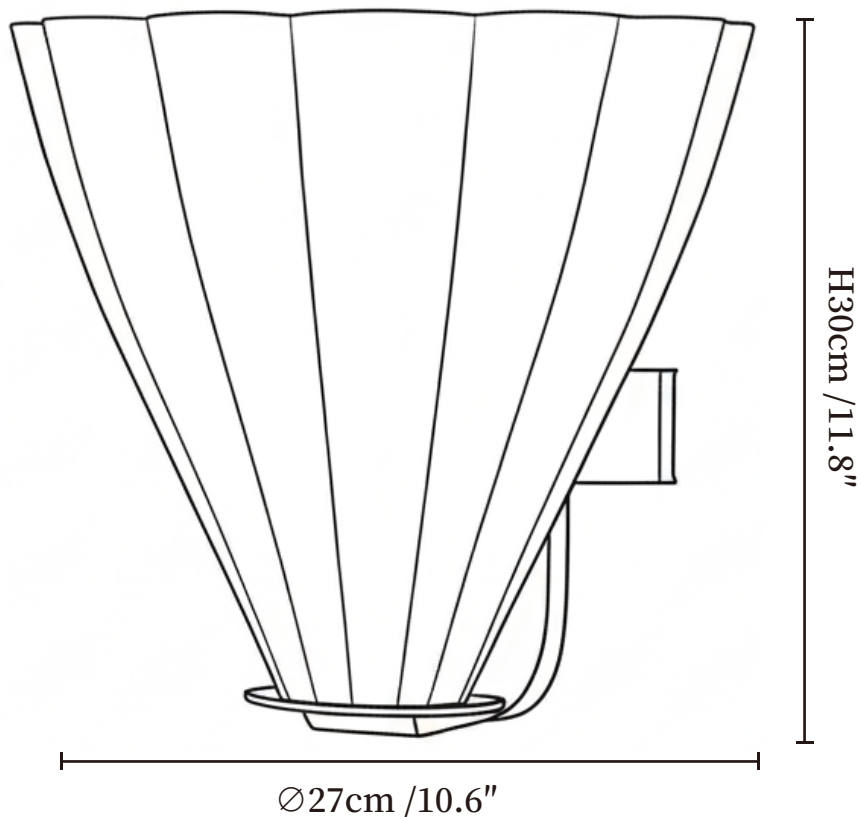

SPECIFICATION SHEET

SPECIFICATION DETAILS

*For custom options, consult factory for details

Fixture Dimensions	$\text{Ø} 10.6'' \times \text{H} 11.8''$
Light source	E26 or E27 (bulb not included)
Wattage	MAX 40W incandescent bulb or LED equivalent.
Voltage	AC 110-240V
Mounting	Hardwired.
Dimming	Compatible with dimmable bulbs (bulb not included)
Control method	Compatible with common wall switches (not included)
Finishes	Brown.
Shade Details	White.
Material	Metal, Glass.