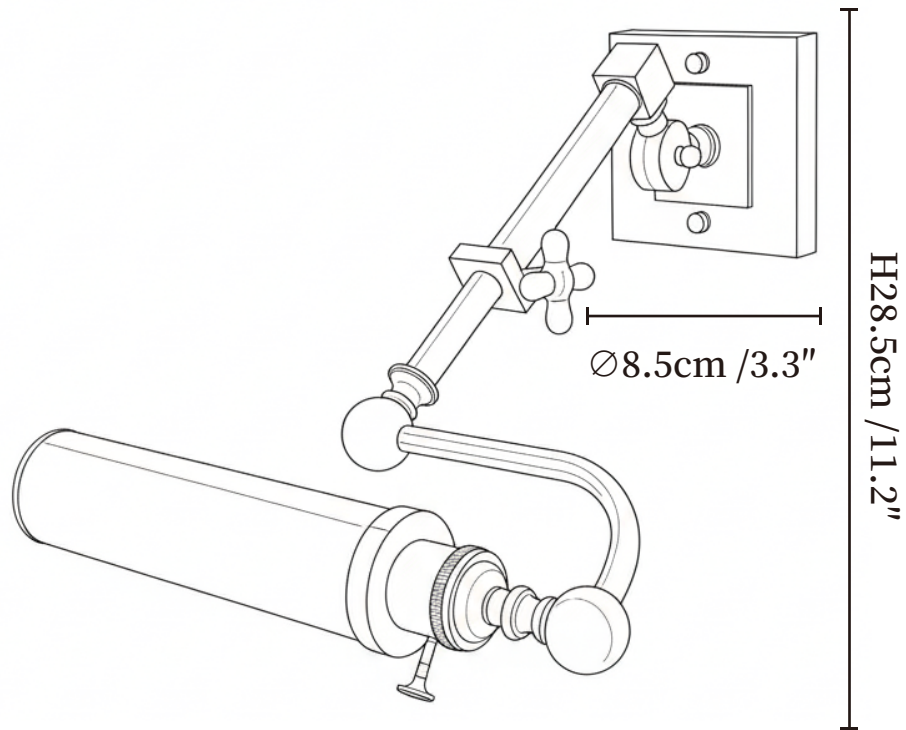

SPECIFICATION SHEET

SPECIFICATION DETAILS

*For custom options, consult factory for details

Fixture Dimensions	$\text{Ø} 3.3'' \times \text{H} 11.2''$
Light source	GU10 (bulb not included)
Wattage	MAX 5W incandescent bulb or LED equivalent.
Voltage	AC 110-240V
Mounting	Hardwired.
Dimming	Compatible with dimmable bulbs (bulb not included)
Control method	Compatible with common wall switches(not included)
Finishes	Chrome.
Shade Details	Chrome.
Material	Metal.