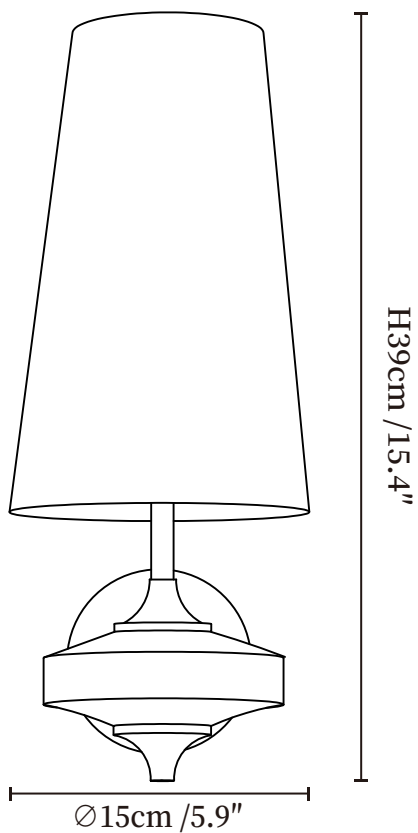

## SPECIFICATION DETAILS

\*For custom options, consult factory for details

<b>Fixture Dimensions</b>	Ø 5.9" x H 15.4"
<b>Light source</b>	E12 or E14.(bulb not included)
<b>Wattage</b>	MAX 15W incandescent bulb or LED equivalent.
<b>Voltage</b>	AC 110-240V
<b>Mounting</b>	Hardwired.
<b>Dimming</b>	Compatible with dimmable bulbs (bulb not included)
<b>Control method</b>	Compatible with common wall switches(not included)
<b>Finishes</b>	Bronze, Walnut Wood.
<b>Shade Details</b>	White, Green, Red.
<b>Material</b>	Metal, Fabric, Wood.

## SPECIFICATION DETAILS

\*For custom options, consult factory for details

<b>Fixture Dimensions</b>	$\varnothing 14.2'' \times H 15.4''$
<b>Light source</b>	E12 or E14.(bulb not included)
<b>Wattage</b>	MAX 15W incandescent bulb or LED equivalent.
<b>Voltage</b>	AC 110-240V
<b>Mounting</b>	Hardwired.
<b>Dimming</b>	Compatible with dimmable bulbs (bulb not included)
<b>Control method</b>	Compatible with common wall switches(not included)
<b>Finishes</b>	Bronze, Walnut Wood.
<b>Shade Details</b>	White, Green, Red.
<b>Material</b>	Metal, Fabric, Wood.