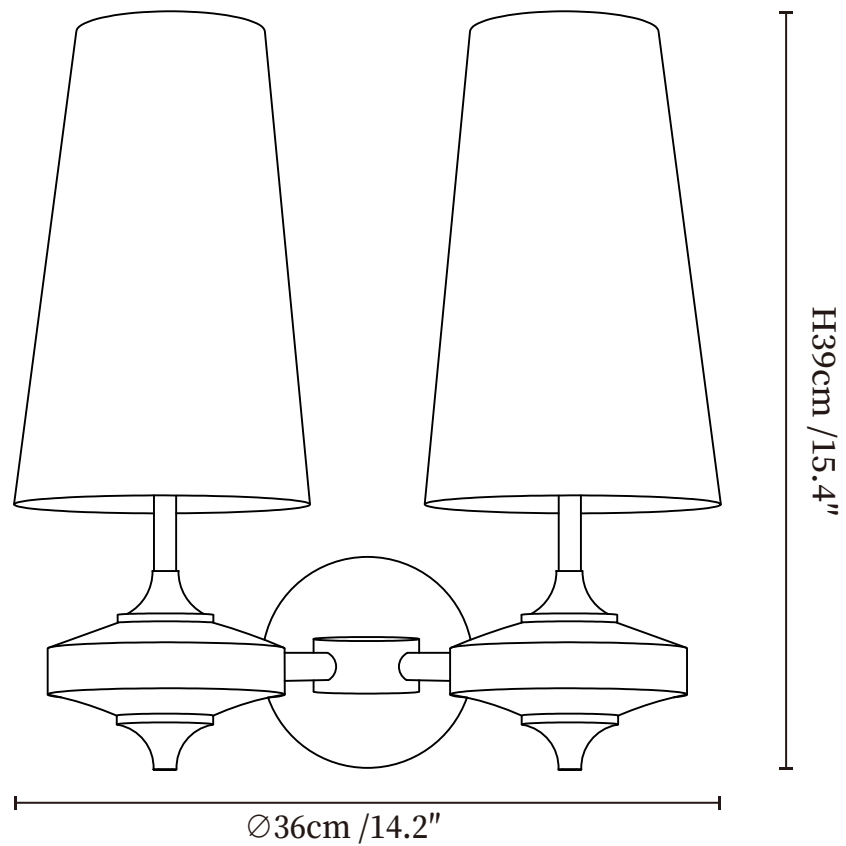

## SPECIFICATION DETAILS

\*For custom options, consult factory for details

<b>Fixture Dimensions</b>	Ø 5.9" x H 15.4"
<b>Light source</b>	E12 or E14.(bulb not included)
<b>Wattage</b>	MAX 15W incandescent bulb or LED equivalent.
<b>Voltage</b>	AC 110-240V
<b>Mounting</b>	Hardwired.
<b>Dimming</b>	Compatible with dimmable bulbs (bulb not included)
<b>Control method</b>	Compatible with common wall switches(not included)
<b>Finishes</b>	Bronze, Walnut Wood.
<b>Shade Details</b>	White, Green, Red.
<b>Material</b>	Metal, Fabric, Wood.

## SPECIFICATION DETAILS

\*For custom options, consult factory for details

<b>Fixture Dimensions</b>	$\varnothing 14.2'' \times H 15.4''$
<b>Light source</b>	E12 or E14.(bulb not included)
<b>Wattage</b>	MAX 15W incandescent bulb or LED equivalent.
<b>Voltage</b>	AC 110-240V
<b>Mounting</b>	Hardwired.
<b>Dimming</b>	Compatible with dimmable bulbs (bulb not included)
<b>Control method</b>	Compatible with common wall switches(not included)
<b>Finishes</b>	Bronze, Walnut Wood.
<b>Shade Details</b>	White, Green, Red.
<b>Material</b>	Metal, Fabric, Wood.