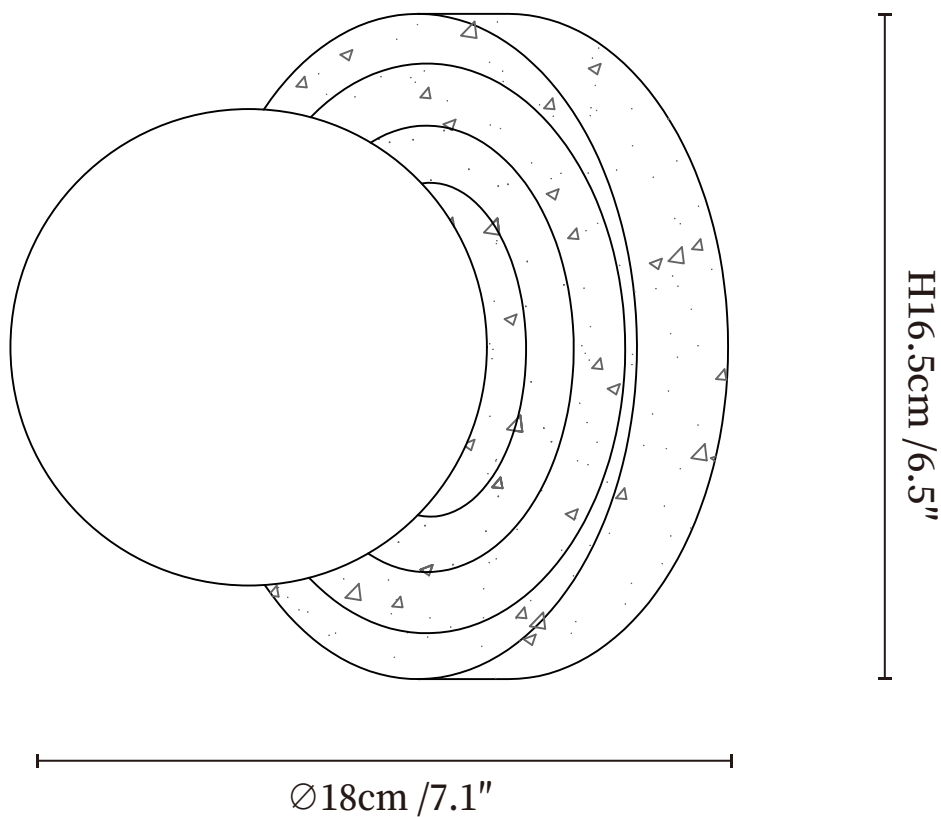

SPECIFICATION SHEET

SPECIFICATION DETAILS

*For custom options, consult factory for details

Fixture Dimensions	$\varnothing 7.1'' \times H 6.5''$
Light source	G9(bulb not included)
Wattage	MAX 5W incandescent bulb or LED equivalent.
Voltage	AC 110-240V
Mounting	Hardwired.
Dimming	Compatible with dimmable bulbs (bulb not included)
Control method	Compatible with common wall switches(not included)
Finishes	Black Travertine.
Shade Details	White.
Material	Metal, Black Travertine, Glass.