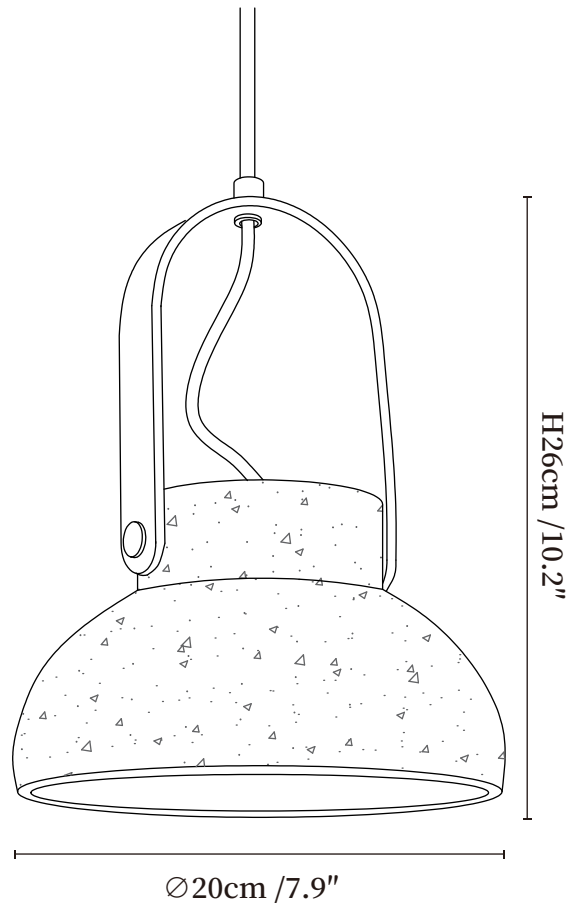

SPECIFICATION SHEET

SPECIFICATION DETAILS

*For custom options, consult factory for details

Fixture Dimensions	Ø 5.5" x H 9.8"
Light source	E26 or E27 (bulb not included)
Wattage	MAX 40W incandescent bulb or LED equivalent.
Voltage	AC 110-240V
Mounting	Hardwired.
Dimming	Compatible with dimmable bulbs (bulb not included)
Control method	Compatible with common wall switches(not included)
Finishes	Wood Color.
Shade Details	Yellow Travertine.
Material	Yellow Travertine, Metal, Wood.
Wire Length	The standard length of the suspended wire is 59 "(150 cm) and the length is adjustable.

SPECIFICATION SHEET

SPECIFICATION DETAILS

*For custom options, consult factory for details

Fixture Dimensions	Ø 6.3" x H 11.8"
Light source	E26 or E27 (bulb not included)
Wattage	MAX 40W incandescent bulb or LED equivalent.
Voltage	AC 110-240V
Mounting	Hardwired.
Dimming	Compatible with dimmable bulbs (bulb not included)
Control method	Compatible with common wall switches(not included)
Finishes	Wood Color.
Shade Details	Yellow Travertine.
Material	Yellow Travertine, Metal, Wood.
Wire Length	The standard length of the suspended wire is 59 "(150 cm) and the length is adjustable.

SPECIFICATION SHEET

SPECIFICATION DETAILS

*For custom options, consult factory for details

Fixture Dimensions	Ø 7.9" x H 10.2"
Light source	E26 or E27 (bulb not included)
Wattage	MAX 40W incandescent bulb or LED equivalent.
Voltage	AC 110-240V
Mounting	Hardwired.
Dimming	Compatible with dimmable bulbs (bulb not included)
Control method	Compatible with common wall switches(not included)
Finishes	Wood Color.
Shade Details	Yellow Travertine.
Material	Yellow Travertine, Metal, Wood.
Wire Length	The standard length of the suspended wire is 59 "(150 cm) and the length is adjustable.