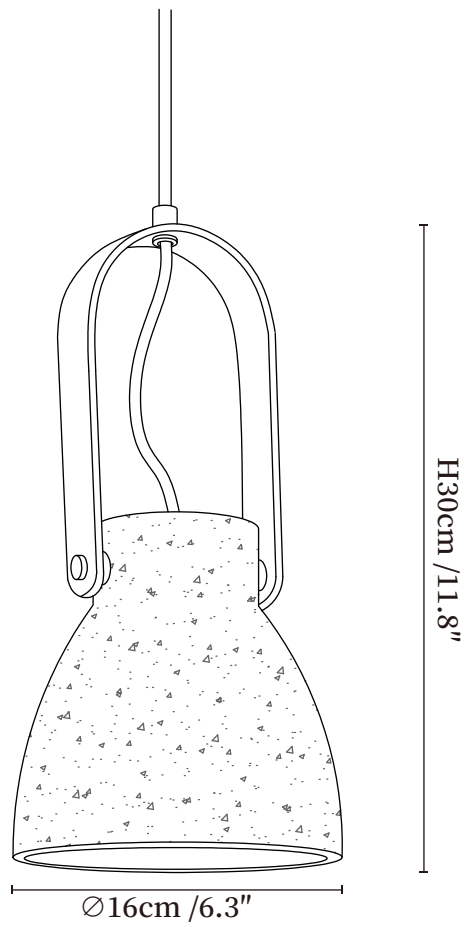

SPECIFICATION SHEET

SPECIFICATION DETAILS

*For custom options, consult factory for details

Fixture Dimensions	Ø 5.5" x H 9.8"
Light source	E26 or E27 (bulb not included)
Wattage	MAX 40W incandescent bulb or LED equivalent.
Voltage	AC 110-240V
Mounting	Hardwired.
Dimming	Compatible with dimmable bulbs (bulb not included)
Control method	Compatible with common wall switches(not included)
Finishes	Wood Color.
Shade Details	Yellow Travertine.
Material	Yellow Travertine, Metal, Wood.
Wire Length	The standard length of the suspended wire is 59 "(150 cm) and the length is adjustable.

SPECIFICATION SHEET

SPECIFICATION DETAILS

*For custom options, consult factory for details

Fixture Dimensions	Ø 6.3" x H 11.8"
Light source	E26 or E27 (bulb not included)
Wattage	MAX 40W incandescent bulb or LED equivalent.
Voltage	AC 110-240V
Mounting	Hardwired.
Dimming	Compatible with dimmable bulbs (bulb not included)
Control method	Compatible with common wall switches(not included)
Finishes	Wood Color.
Shade Details	Yellow Travertine.
Material	Yellow Travertine, Metal, Wood.
Wire Length	The standard length of the suspended wire is 59 "(150 cm) and the length is adjustable.

SPECIFICATION SHEET

SPECIFICATION DETAILS

*For custom options, consult factory for details

Fixture Dimensions	Ø 7.9" x H 10.2"
Light source	E26 or E27 (bulb not included)
Wattage	MAX 40W incandescent bulb or LED equivalent.
Voltage	AC 110-240V
Mounting	Hardwired.
Dimming	Compatible with dimmable bulbs (bulb not included)
Control method	Compatible with common wall switches(not included)
Finishes	Wood Color.
Shade Details	Yellow Travertine.
Material	Yellow Travertine, Metal, Wood.
Wire Length	The standard length of the suspended wire is 59 "(150 cm) and the length is adjustable.