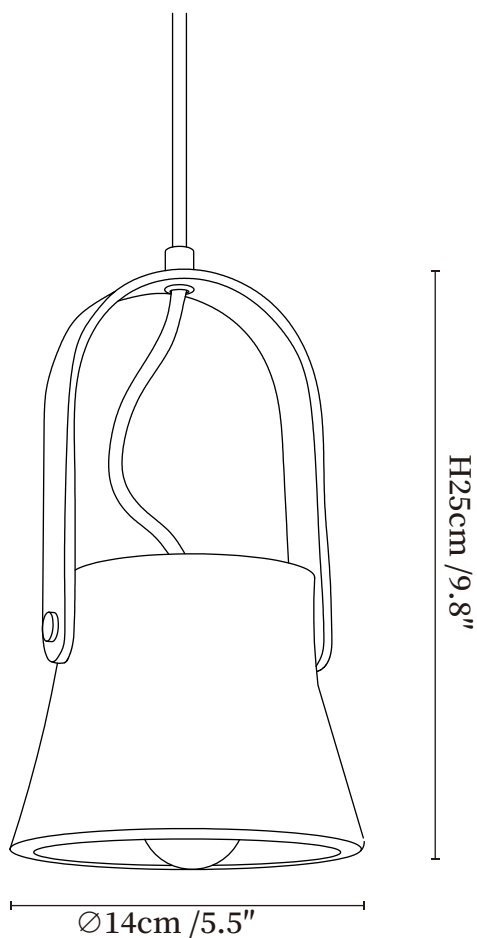

SPECIFICATION SHEET

SPECIFICATION DETAILS

*For custom options, consult factory for details

Fixture Dimensions	Ø 5.5" x H 9.8"
Light source	E26 or E27 (bulb not included)
Wattage	MAX 40W incandescent bulb or LED equivalent.
Voltage	AC 110-240V
Mounting	Hardwired.
Dimming	Compatible with dimmable bulbs (bulb not included)
Control method	Compatible with common wall switches(not included)
Finishes	Wood Color.
Shade Details	Yellow Travertine.
Material	Yellow Travertine, Metal, Wood.
Wire Length	The standard length of the suspended wire is 59 "(150 cm) and the length is adjustable.

SPECIFICATION SHEET

SPECIFICATION DETAILS

*For custom options, consult factory for details

Fixture Dimensions	Ø 6.3" x H 11.8"
Light source	E26 or E27 (bulb not included)
Wattage	MAX 40W incandescent bulb or LED equivalent.
Voltage	AC 110-240V
Mounting	Hardwired.
Dimming	Compatible with dimmable bulbs (bulb not included)
Control method	Compatible with common wall switches(not included)
Finishes	Wood Color.
Shade Details	Yellow Travertine.
Material	Yellow Travertine, Metal, Wood.
Wire Length	The standard length of the suspended wire is 59 "(150 cm) and the length is adjustable.

SPECIFICATION SHEET

SPECIFICATION DETAILS

*For custom options, consult factory for details

Fixture Dimensions	Ø 7.9" x H 10.2"
Light source	E26 or E27 (bulb not included)
Wattage	MAX 40W incandescent bulb or LED equivalent.
Voltage	AC 110-240V
Mounting	Hardwired.
Dimming	Compatible with dimmable bulbs (bulb not included)
Control method	Compatible with common wall switches(not included)
Finishes	Wood Color.
Shade Details	Yellow Travertine.
Material	Yellow Travertine, Metal, Wood.
Wire Length	The standard length of the suspended wire is 59 "(150 cm) and the length is adjustable.