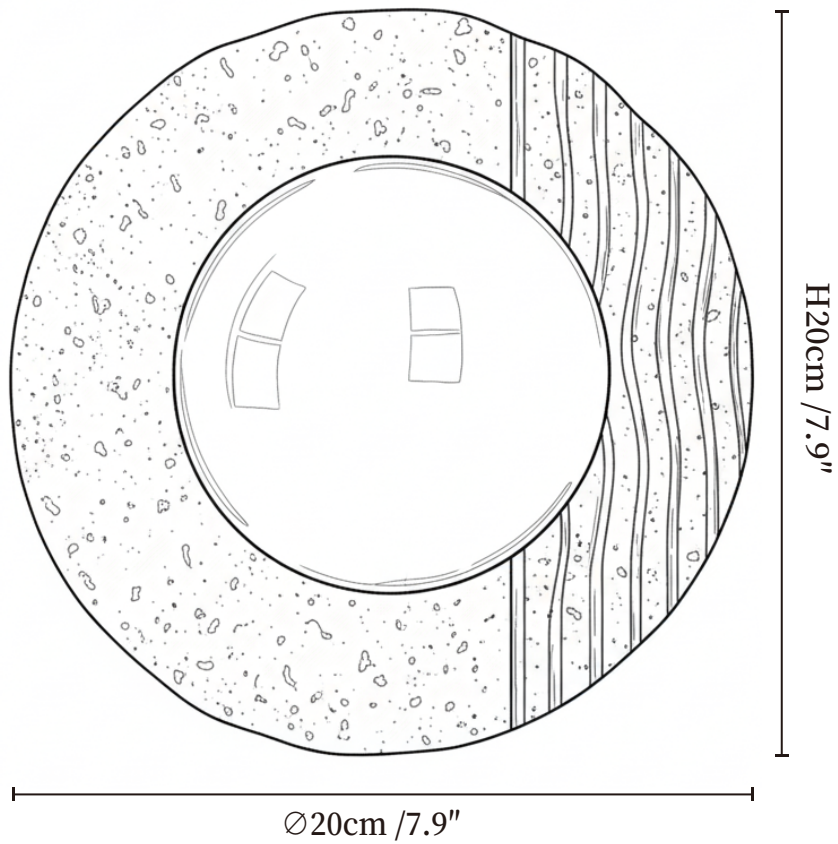

SPECIFICATION SHEET

SPECIFICATION DETAILS

*For custom options, consult factory for details

Fixture Dimensions	Ø 7.9" x H 7.9"
Light source	G9 (bulb not included)
Wattage	MAX 5W incandescent bulb or LED equivalent.
Voltage	AC 110-240V
Mounting	Hardwired.
Dimming	Compatible with dimmable bulbs (bulb not included)
Control method	Compatible with common wall switches (not included)
Finishes	Yellow Travertine.
Shade Details	White.
Material	Metal, Yellow Travertine, Glass.