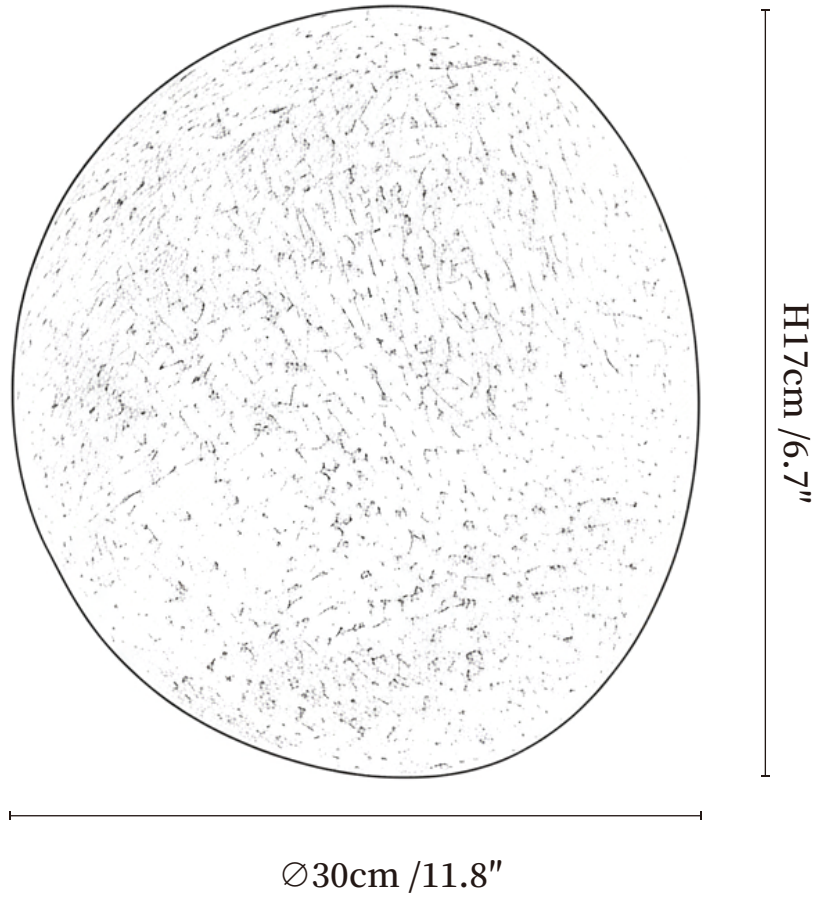

SPECIFICATION SHEET

SPECIFICATION DETAILS

*For custom options, consult factory for details

Fixture Dimensions	Ø 11.8" x H 6.7"
Light source	Integrated LED
Wattage	~8 Watts
Voltage	AC 110-240V
Dimming	Not supported
CRI(Ra)	90+CRI
Mounting	Hardwired.
LED Rated Life	30000 hours
Color Temperature	Warm Light (3000K), Neutral Light (4000K), Cool Light (6000K)
Control method	Compatible with common wall switches (
Finishes	Yellow Travertine
Shade Details	Yellow Travertine
Material	Yellow Travertine, Metal.