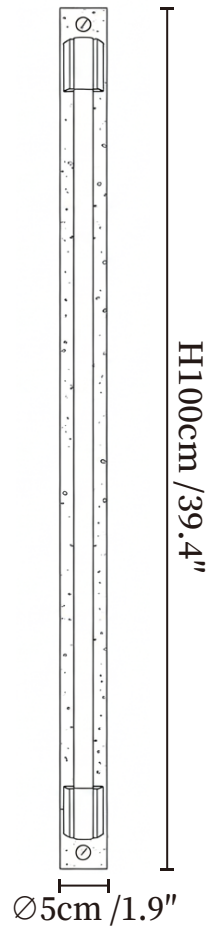

SPECIFICATION SHEET

SPECIFICATION DETAILS

*For custom options, consult factory for details

Fixture Dimensions	Ø 1.9" x H 23.6" Ø 1.9" x H 31.5" Ø 1.9" x H 39.4"
Light source	Integrated LED
Wattage	~8 Watts
Voltage	AC 110-240V
Dimming	Not supported
CRI(Ra)	90+CRI
Mounting	Hardwired.
LED Rated Life	30000 hours
Color Temperature	Warm Light (3000K), Neutral Light (4000K), Cool Light (6000K)
Control method	Compatible with common wall switches(
Finishes	Wood color, Walnut Wood, Yellow Travertine.
Shade Details	White.
Material	Metal, Yellow Travertine, Wood.