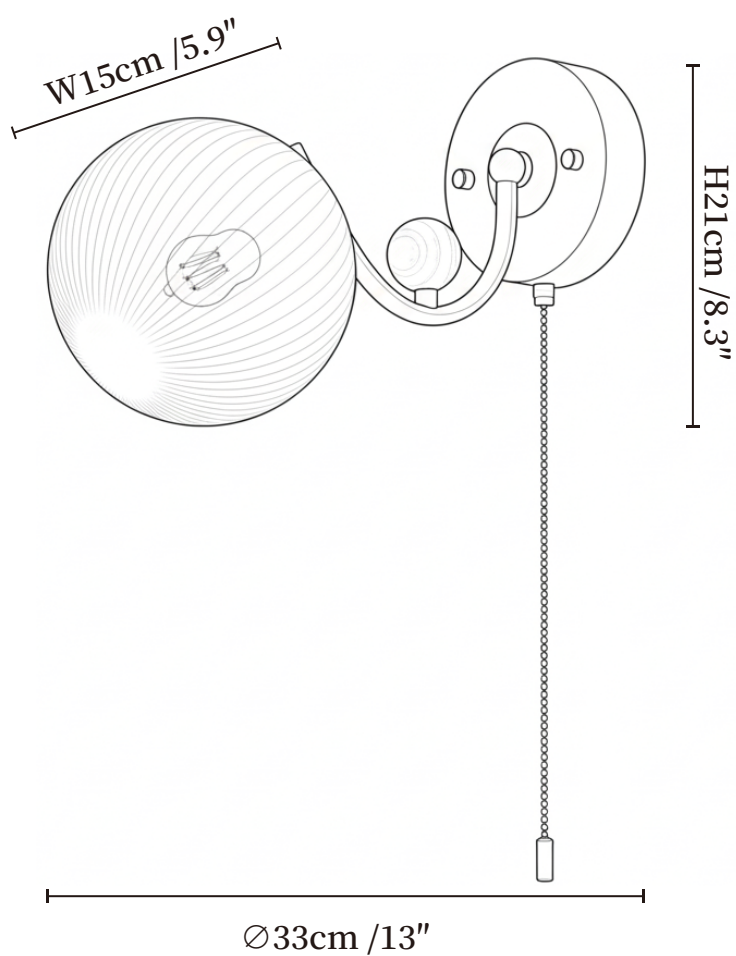

SPECIFICATION SHEET

SPECIFICATION DETAILS

*For custom options, consult factory for details

Fixture Dimensions	Ø 11.4" x W 7.1" x H 9.4"
Light source	E26 or E27 (bulb not included)
Wattage	MAX 40W incandescent bulb or LED equivalent.
Voltage	AC 110-240V
Mounting	Hardwired.
Dimming	Compatible with dimmable bulbs (bulb not included)
Control method	Compatible with common wall switches (not included)
Finishes	Nickel, Black.
Shade Details	White, Beige.
Material	Metal, Wood, Glass.

SPECIFICATION SHEET

SPECIFICATION DETAILS

*For custom options, consult factory for details

Fixture Dimensions	Ø 11.8" x W 7.9" x H 5.5"
Light source	E26 or E27 (bulb not included)
Wattage	MAX 40W incandescent bulb or LED equivalent.
Voltage	AC 110-240V
Mounting	Hardwired.
Dimming	Compatible with dimmable bulbs (bulb not included)
Control method	Compatible with common wall switches (not included)
Finishes	Nickel, Black.
Shade Details	White, Beige.
Material	Metal, Wood, Glass.

SPECIFICATION SHEET

SPECIFICATION DETAILS

*For custom options, consult factory for details

Fixture Dimensions	Ø 13.8" x W 8.3" x H 12.2"
Light source	E26 or E27 (bulb not included)
Wattage	MAX 40W incandescent bulb or LED equivalent.
Voltage	AC 110-240V
Mounting	Hardwired.
Dimming	Compatible with dimmable bulbs (bulb not included)
Control method	Compatible with common wall switches (not included)
Finishes	Nickel, Black.
Shade Details	White, Beige.
Material	Metal, Wood, Glass.

SPECIFICATION SHEET

SPECIFICATION DETAILS

*For custom options, consult factory for details

Fixture Dimensions	Ø 13" x W 5.9" x H 8.3"
Light source	E26 or E27 (bulb not included)
Wattage	MAX 40W incandescent bulb or LED equivalent.
Voltage	AC 110-240V
Mounting	Hardwired.
Dimming	Compatible with dimmable bulbs (bulb not included)
Control method	Compatible with common wall switches(not included)
Finishes	Nickel, Black.
Shade Details	White, Beige.
Material	Metal, Wood, Glass.