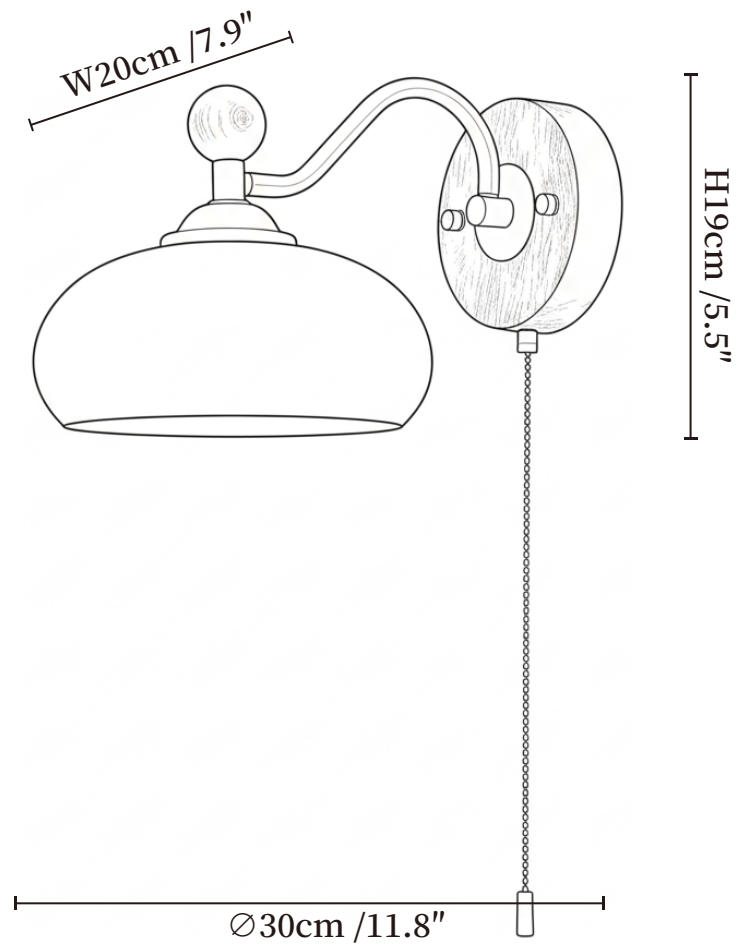

SPECIFICATION SHEET

SPECIFICATION DETAILS

*For custom options, consult factory for details

Fixture Dimensions	Ø 11.4" x W 7.1" x H 9.4"
Light source	E26 or E27 (bulb not included)
Wattage	MAX 40W incandescent bulb or LED equivalent.
Voltage	AC 110-240V
Mounting	Hardwired.
Dimming	Compatible with dimmable bulbs (bulb not included)
Control method	Compatible with common wall switches (not included)
Finishes	Nickel, Black.
Shade Details	White, Beige.
Material	Metal, Wood, Glass.

SPECIFICATION SHEET

SPECIFICATION DETAILS

*For custom options, consult factory for details

Fixture Dimensions	Ø 11.8" x W 7.9" x H 5.5"
Light source	E26 or E27 (bulb not included)
Wattage	MAX 40W incandescent bulb or LED equivalent.
Voltage	AC 110-240V
Mounting	Hardwired.
Dimming	Compatible with dimmable bulbs (bulb not included)
Control method	Compatible with common wall switches (not included)
Finishes	Nickel, Black.
Shade Details	White, Beige.
Material	Metal, Wood, Glass.

SPECIFICATION SHEET

SPECIFICATION DETAILS

*For custom options, consult factory for details

Fixture Dimensions	Ø 13.8" x W 8.3" x H 12.2"
Light source	E26 or E27 (bulb not included)
Wattage	MAX 40W incandescent bulb or LED equivalent.
Voltage	AC 110-240V
Mounting	Hardwired.
Dimming	Compatible with dimmable bulbs (bulb not included)
Control method	Compatible with common wall switches (not included)
Finishes	Nickel, Black.
Shade Details	White, Beige.
Material	Metal, Wood, Glass.

SPECIFICATION SHEET

SPECIFICATION DETAILS

*For custom options, consult factory for details

Fixture Dimensions	Ø 13" x W 5.9" x H 8.3"
Light source	E26 or E27 (bulb not included)
Wattage	MAX 40W incandescent bulb or LED equivalent.
Voltage	AC 110-240V
Mounting	Hardwired.
Dimming	Compatible with dimmable bulbs (bulb not included)
Control method	Compatible with common wall switches(not included)
Finishes	Nickel, Black.
Shade Details	White, Beige.
Material	Metal, Wood, Glass.