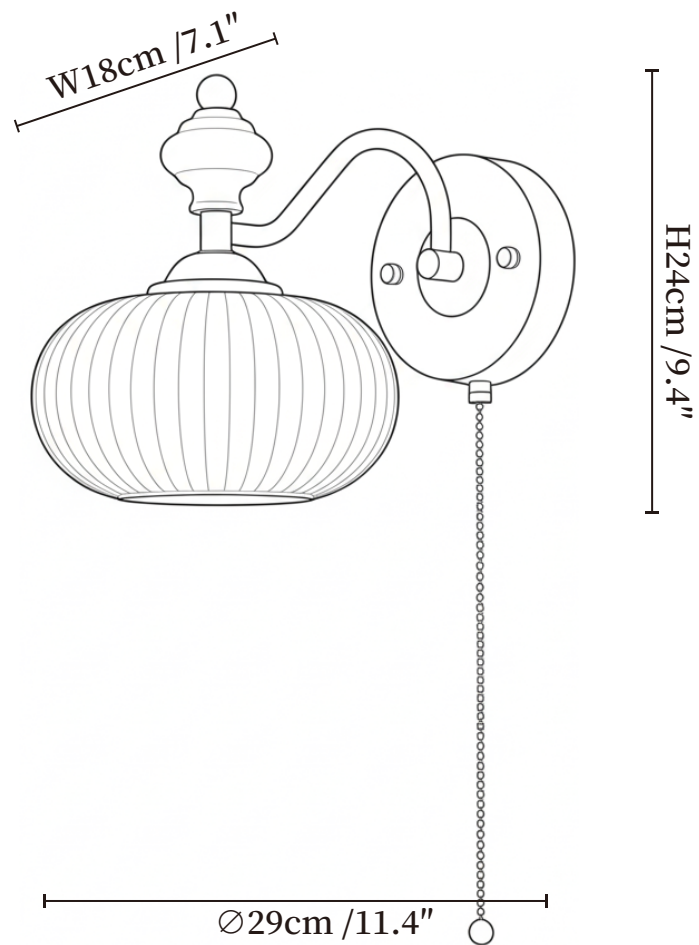

SPECIFICATION SHEET

SPECIFICATION DETAILS

*For custom options, consult factory for details

Fixture Dimensions	Ø 11.4" x W 7.1" x H 9.4"
Light source	E26 or E27 (bulb not included)
Wattage	MAX 40W incandescent bulb or LED equivalent.
Voltage	AC 110-240V
Mounting	Hardwired.
Dimming	Compatible with dimmable bulbs (bulb not included)
Control method	Compatible with common wall switches (not included)
Finishes	Nickel, Black.
Shade Details	White, Beige.
Material	Metal, Wood, Glass.

SPECIFICATION SHEET

SPECIFICATION DETAILS

*For custom options, consult factory for details

Fixture Dimensions	Ø 11.8" x W 7.9" x H 5.5"
Light source	E26 or E27 (bulb not included)
Wattage	MAX 40W incandescent bulb or LED equivalent.
Voltage	AC 110-240V
Mounting	Hardwired.
Dimming	Compatible with dimmable bulbs (bulb not included)
Control method	Compatible with common wall switches (not included)
Finishes	Nickel, Black.
Shade Details	White, Beige.
Material	Metal, Wood, Glass.

SPECIFICATION SHEET

SPECIFICATION DETAILS

*For custom options, consult factory for details

Fixture Dimensions	Ø 13.8" x W 8.3" x H 12.2"
Light source	E26 or E27 (bulb not included)
Wattage	MAX 40W incandescent bulb or LED equivalent.
Voltage	AC 110-240V
Mounting	Hardwired.
Dimming	Compatible with dimmable bulbs (bulb not included)
Control method	Compatible with common wall switches (not included)
Finishes	Nickel, Black.
Shade Details	White, Beige.
Material	Metal, Wood, Glass.

SPECIFICATION SHEET

SPECIFICATION DETAILS

*For custom options, consult factory for details

Fixture Dimensions	Ø 13" x W 5.9" x H 8.3"
Light source	E26 or E27 (bulb not included)
Wattage	MAX 40W incandescent bulb or LED equivalent.
Voltage	AC 110-240V
Mounting	Hardwired.
Dimming	Compatible with dimmable bulbs (bulb not included)
Control method	Compatible with common wall switches(not included)
Finishes	Nickel, Black.
Shade Details	White, Beige.
Material	Metal, Wood, Glass.