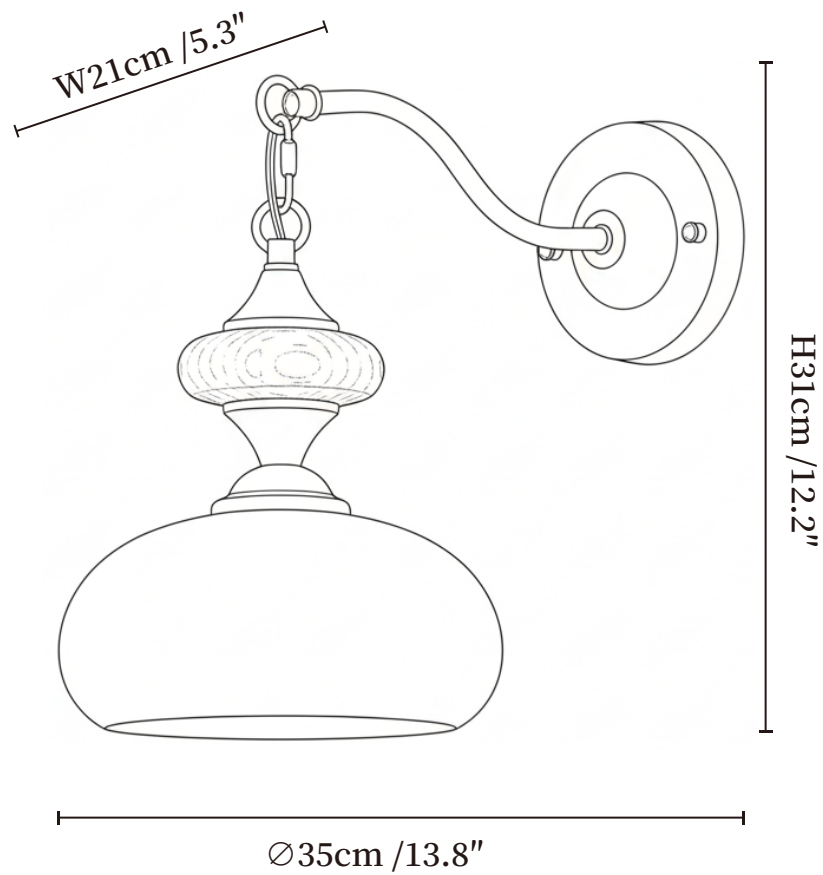

SPECIFICATION SHEET

SPECIFICATION DETAILS

*For custom options, consult factory for details

Fixture Dimensions	Ø 11.4" x W 7.1" x H 9.4"
Light source	E26 or E27 (bulb not included)
Wattage	MAX 40W incandescent bulb or LED equivalent.
Voltage	AC 110-240V
Mounting	Hardwired.
Dimming	Compatible with dimmable bulbs (bulb not included)
Control method	Compatible with common wall switches (not included)
Finishes	Nickel, Black.
Shade Details	White, Beige.
Material	Metal, Wood, Glass.

SPECIFICATION SHEET

SPECIFICATION DETAILS

*For custom options, consult factory for details

Fixture Dimensions	Ø 11.8" x W 7.9" x H 5.5"
Light source	E26 or E27 (bulb not included)
Wattage	MAX 40W incandescent bulb or LED equivalent.
Voltage	AC 110-240V
Mounting	Hardwired.
Dimming	Compatible with dimmable bulbs (bulb not included)
Control method	Compatible with common wall switches (not included)
Finishes	Nickel, Black.
Shade Details	White, Beige.
Material	Metal, Wood, Glass.

SPECIFICATION SHEET

SPECIFICATION DETAILS

*For custom options, consult factory for details

Fixture Dimensions	Ø 13.8" x W 8.3" x H 12.2"
Light source	E26 or E27 (bulb not included)
Wattage	MAX 40W incandescent bulb or LED equivalent.
Voltage	AC 110-240V
Mounting	Hardwired.
Dimming	Compatible with dimmable bulbs (bulb not included)
Control method	Compatible with common wall switches (not included)
Finishes	Nickel, Black.
Shade Details	White, Beige.
Material	Metal, Wood, Glass.

SPECIFICATION SHEET

SPECIFICATION DETAILS

*For custom options, consult factory for details

Fixture Dimensions	Ø 13" x W 5.9" x H 8.3"
Light source	E26 or E27 (bulb not included)
Wattage	MAX 40W incandescent bulb or LED equivalent.
Voltage	AC 110-240V
Mounting	Hardwired.
Dimming	Compatible with dimmable bulbs (bulb not included)
Control method	Compatible with common wall switches(not included)
Finishes	Nickel, Black.
Shade Details	White, Beige.
Material	Metal, Wood, Glass.