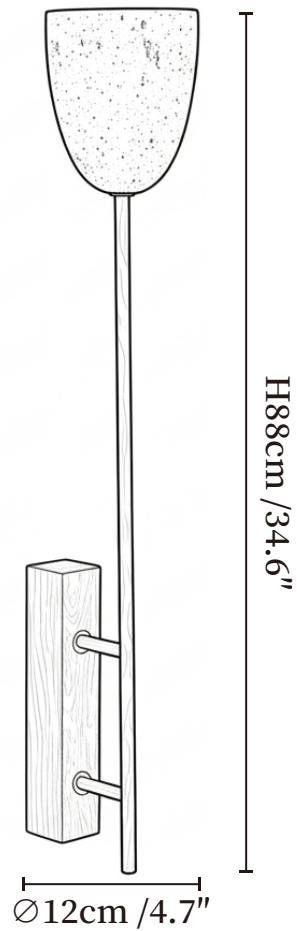

# SPECIFICATION SHEET

---

## SPECIFICATION DETAILS

\*For custom options, consult factory for details

<b>Fixture Dimensions</b>	Ø 4.7" x H 27.9" Ø 4.7" x H 34.6"
<b>Light source</b>	G9 (bulb not included)
<b>Wattage</b>	MAX 5W incandescent bulb or LED equivalent.
<b>Voltage</b>	AC 110-240V
<b>Mounting</b>	Hardwired.
<b>Dimming</b>	Compatible with dimmable bulbs (bulb not included)
<b>Control method</b>	Compatible with common wall switches (not included)
<b>Finishes</b>	Yellow Travertine, Walnut Wood.
<b>Shade Details</b>	Yellow Travertine.
<b>Material</b>	Metal, Yellow Travertine, Wood.