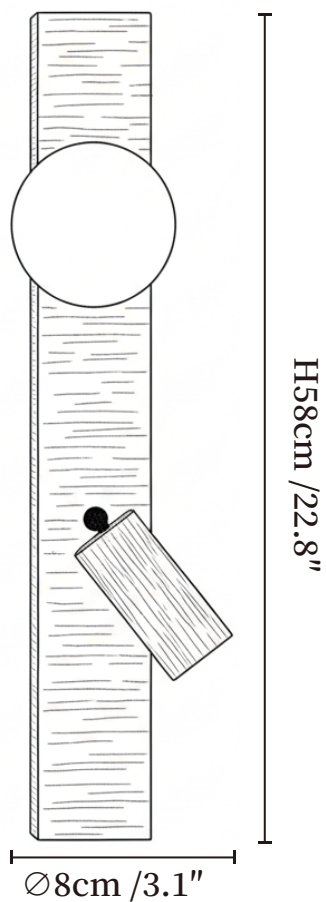

SPECIFICATION SHEET

SPECIFICATION DETAILS

*For custom options, consult factory for details

| | |
|---------------------------|----------------------------------------------------|
| Fixture Dimensions | Ø 3.1" x H 22.8" |
| Light source | E27 & G9 (bulb not included) |
| Wattage | MAX 40-5W incandescent bulb or LED equivalent. |
| Voltage | AC 110-240V |
| Mounting | Hardwired. |
| Dimming | Compatible with dimmable bulbs (bulb not included) |
| Control method | Compatible with common wall switches(not included) |
| Finishes | Yellow Travertine. |
| Shade Details | Walnut Wood, White. |
| Material | Metal, Yellow Travertine, Wood, Glass. |