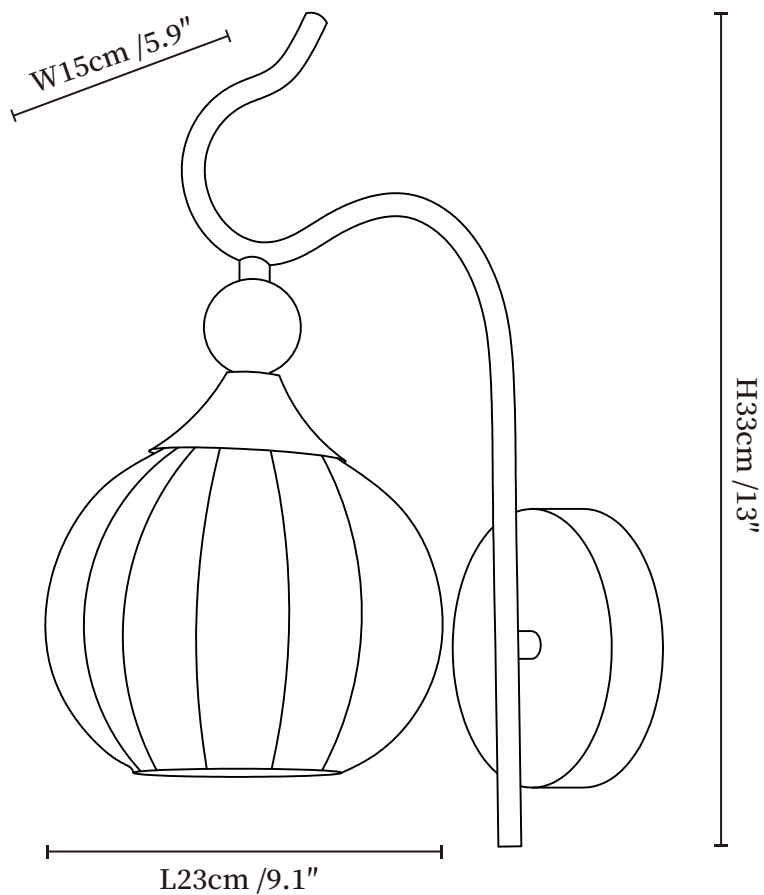

SPECIFICATION SHEET

SPECIFICATION DETAILS

*For custom options, consult factory for details

Fixture Dimensions	L 9.1" x W 5.9" x H 13.0"
Light source	E26 or E27 (bulb not included)
Wattage	MAX 40W incandescent bulb or LED equivalent.
Voltage	AC 110-240V
Mounting	Hardwired.
Dimming	Compatible with dimmable bulbs (bulb not included)
Control method	Compatible with common wall switches (not included)
Finishes	Gold, Black.
Shade Details	White.
Material	Metal, Wood, Glass.