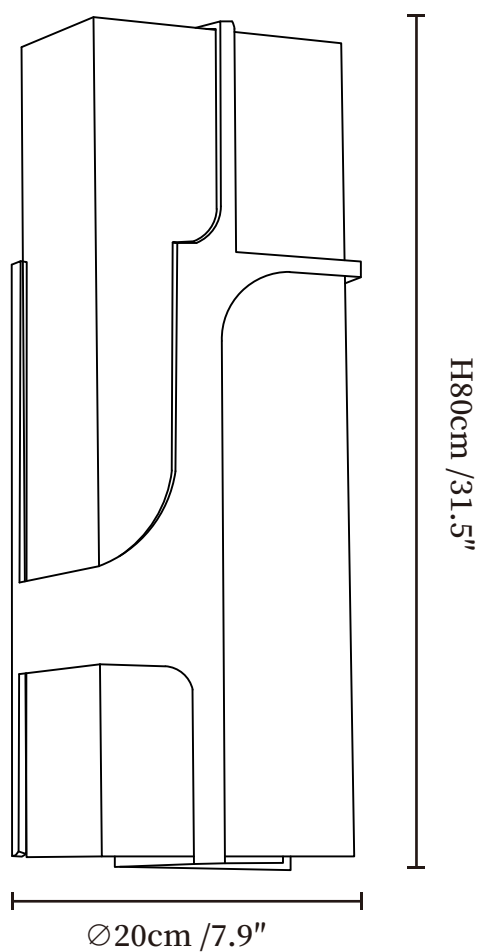

# SPECIFICATION SHEET

---

## SPECIFICATION DETAILS

\*For custom options, consult factory for details

<b>Fixture Dimensions</b>	Ø 7.1" x H 19.7" Ø 7.9" x H 31.5"
<b>Light source</b>	E14 (bulb not included)
<b>Wattage</b>	MAX 15W incandescent bulb or LED equivalent.
<b>Voltage</b>	AC 110-240V
<b>Mounting</b>	Hardwired.
<b>Dimming</b>	Compatible with dimmable bulbs (bulb not included)
<b>Control method</b>	Compatible with common wall switches (not included)
<b>Finishes</b>	Brass.
<b>Shade Details</b>	White.
<b>Material</b>	Metal, Brass, Alabaster.