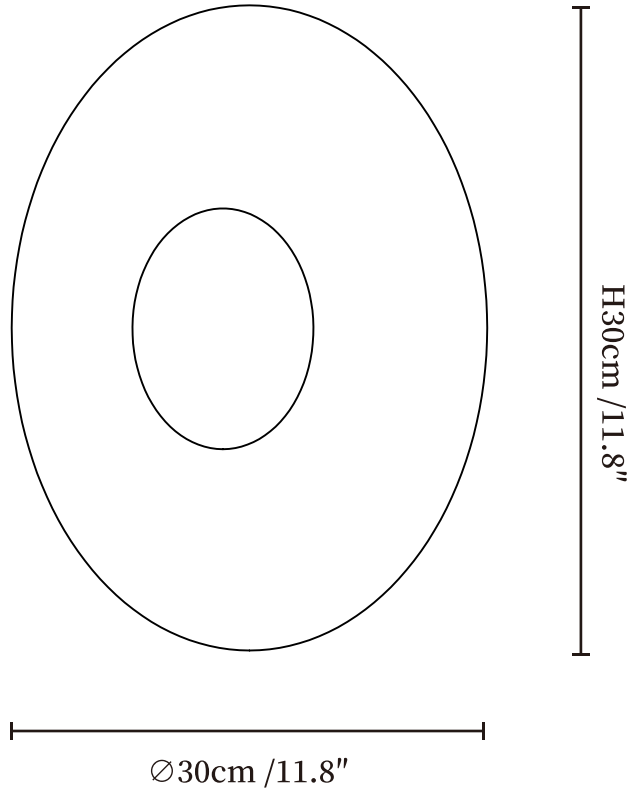

SPECIFICATION SHEET

SPECIFICATION DETAILS

*For custom options, consult factory for details

Fixture Dimensions	Ø 11.8" x H 11.8" Ø 15.7" x H 15.7"
Light source	Integrated LED
Wattage	~8 Watts
Voltage	AC 110-240V
Dimming	Not supported
CRI(Ra)	90+CRI
Mounting	Hardwired.
LED Rated Life	30000 hours
Color Temperature	Warm Light (3000K), Neutral Light (4000K), Cool Light (6000K)
Control method	Compatible with common wall switches(not included)
Finishes	Dark wood grain, Wood grain, White
Shade Details	Black
Material	Metal, Iron, Aluminum