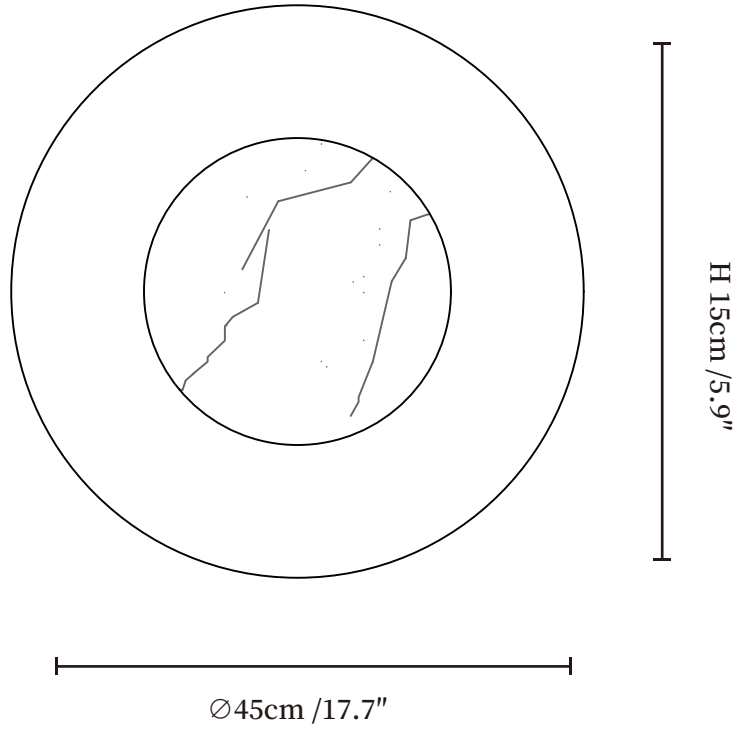

SPECIFICATION SHEET

SPECIFICATION DETAILS

*For custom options, consult factory for details

| | |
|---------------------------|--|
| Fixture Dimensions | Ø 13.8" x H 3.9" |
| Light source | G9(bulb not included) |
| Wattage | 5W |
| Voltage | AC 110-240V |
| Mounting | Hardwired. |
| Dimming | Compatible with dimmable bulbs (bulb not included) |
| Control method | Compatible with common wall switches(not included) |
| Finishes | Gold. |
| Shade Details | White. |
| Material | Metal, Glass. |

SPECIFICATION SHEET

SPECIFICATION DETAILS

*For custom options, consult factory for details

| | |
|---------------------------|---|
| Fixture Dimensions | Ø 17.7" x H 5.9" |
| Light source | G9 (bulb not included) |
| Wattage | 5W |
| Voltage | AC 110-240V |
| Mounting | Hardwired. |
| Dimming | Compatible with dimmable bulbs (bulb not included) |
| Control method | Compatible with common wall switches (not included) |
| Finishes | Gold. |
| Shade Details | White. |
| Material | Metal, Glass. |