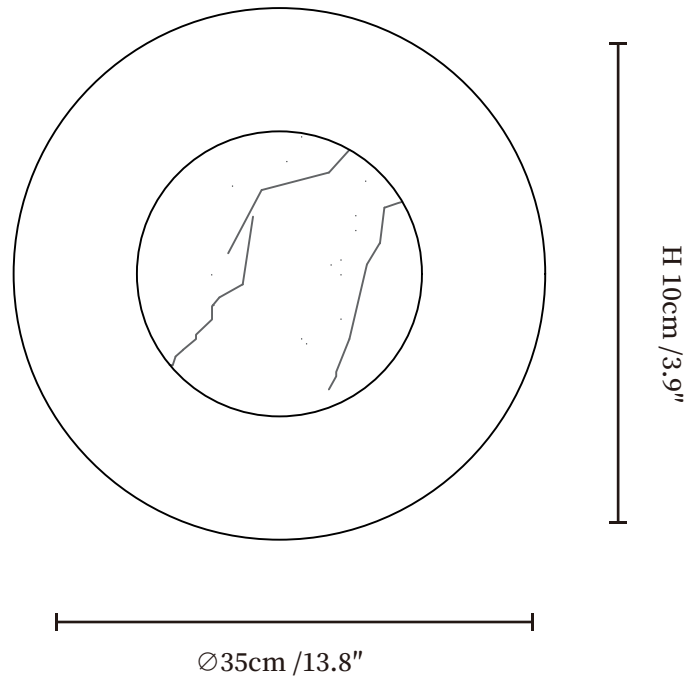

SPECIFICATION SHEET

SPECIFICATION DETAILS

*For custom options, consult factory for details

| | |
|---------------------------|--|
| Fixture Dimensions | Ø 13.8" x H 3.9" |
| Light source | G9(bulb not included) |
| Wattage | 5W |
| Voltage | AC 110-240V |
| Mounting | Hardwired. |
| Dimming | Compatible with dimmable bulbs (bulb not included) |
| Control method | Compatible with common wall switches(not included) |
| Finishes | Gold. |
| Shade Details | White. |
| Material | Metal, Glass. |

SPECIFICATION SHEET

SPECIFICATION DETAILS

*For custom options, consult factory for details

| | |
|---------------------------|---|
| Fixture Dimensions | Ø 17.7" x H 5.9" |
| Light source | G9 (bulb not included) |
| Wattage | 5W |
| Voltage | AC 110-240V |
| Mounting | Hardwired. |
| Dimming | Compatible with dimmable bulbs (bulb not included) |
| Control method | Compatible with common wall switches (not included) |
| Finishes | Gold. |
| Shade Details | White. |
| Material | Metal, Glass. |