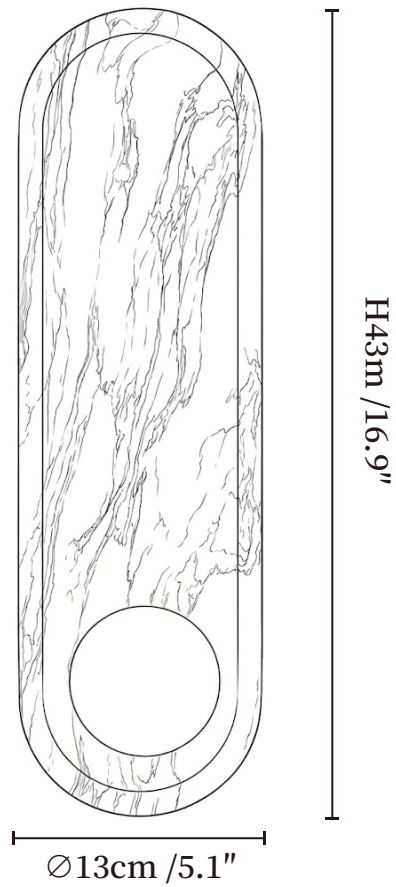

SPECIFICATION SHEET

SPECIFICATION DETAILS

*For custom options, consult factory for details

Fixture Dimensions	Ø 5.1" x H 16.9"
Light source	G9 (bulb not included)
Wattage	MAX 5W incandescent bulb or LED equivalent.
Voltage	AC 110-240V
Mounting	Hardwired.
Dimming	Compatible with dimmable bulbs (bulb not included)
Control method	Compatible with common wall switches (not included)
Finishes	White.
Shade Details	White.
Material	Metal, Marble.