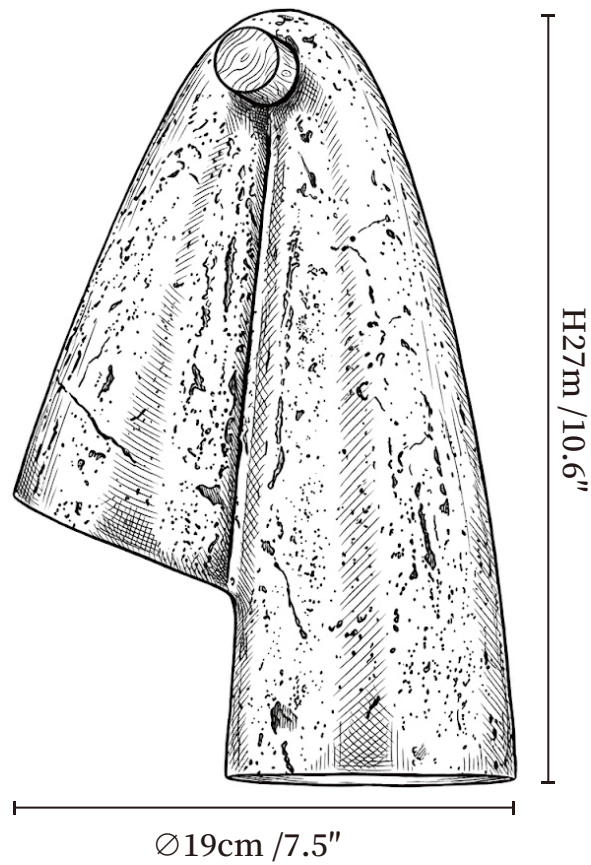

SPECIFICATION SHEET

SPECIFICATION DETAILS

*For custom options, consult factory for details

Fixture Dimensions	$\text{Ø} 7.5'' \times \text{H} 10.6''$
Light source	G9 (bulb not included)
Wattage	MAX 5W incandescent bulb or LED equivalent.
Voltage	AC 110-240V
Mounting	Hardwired.
Dimming	Compatible with dimmable bulbs (bulb not included)
Control method	Compatible with common wall switches (not included)
Finishes	Black Travertine, Walnut Wood.
Shade Details	Black Travertine.
Material	Metal, Black Travertine, Wood.