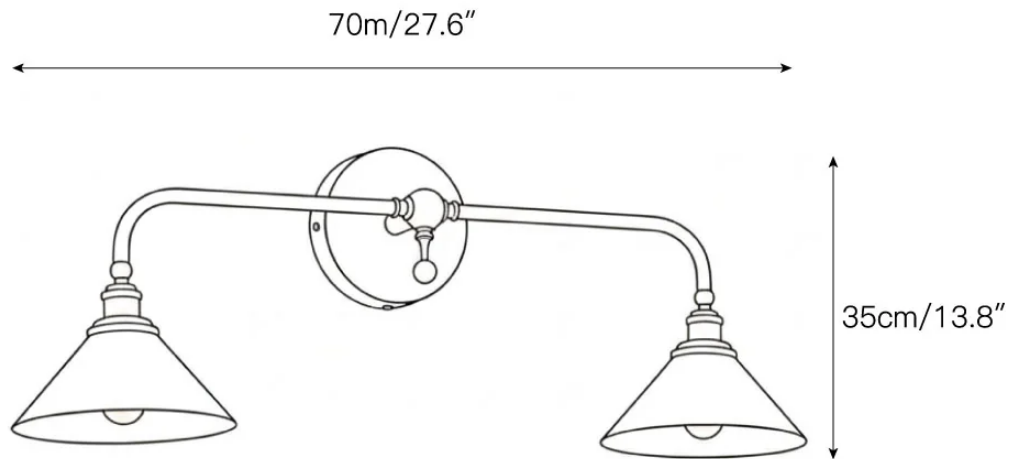

## SPECIFICATION DETAILS

\*For custom options, consult factory for details

<b>Fixture Dimensions</b>	Ø 9.1" x W 11.8" x H 13.8"
<b>Light source</b>	E26 or E27 (bulb not included)
<b>Wattage</b>	MAX 15W incandescent bulb or LED equivalent.
<b>Voltage</b>	AC 110-240V
<b>Mounting</b>	Hardwired.
<b>Dimming</b>	Compatible with dimmable bulbs (bulb not included)
<b>Control method</b>	Compatible with common wall switches (not included)
<b>Finishes</b>	Brass, Nickel color, Black, White.
<b>Shade Details</b>	White.
<b>Material</b>	Metal, Brass, Aluminum and Ceramics.

## SPECIFICATION DETAILS

\*For custom options, consult factory for details

<b>Fixture Dimensions</b>	Ø 27.6" x W 11.8" x H 13.8"
<b>Light source</b>	E26 or E27 (bulb not included)
<b>Wattage</b>	MAX 15W incandescent bulb or LED equivalent.
<b>Voltage</b>	AC 110-240V
<b>Mounting</b>	Hardwired.
<b>Dimming</b>	Compatible with dimmable bulbs (bulb not included)
<b>Control method</b>	Compatible with common wall switches (not included)
<b>Finishes</b>	Brass, Nickel color, Black, White.
<b>Shade Details</b>	White.
<b>Material</b>	Metal, Brass, Aluminum and Ceramics.