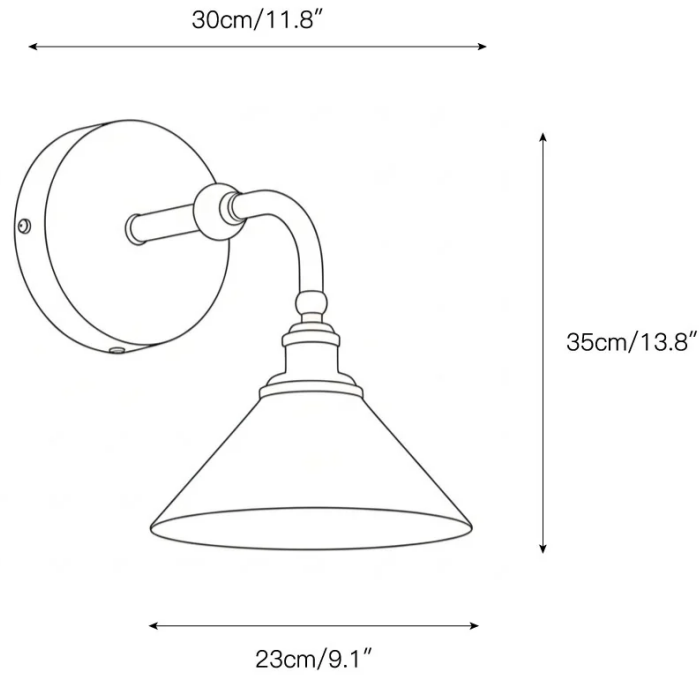

## SPECIFICATION DETAILS

\*For custom options, consult factory for details

<b>Fixture Dimensions</b>	Ø 9.1" x W 11.8" x H 13.8"
<b>Light source</b>	E26 or E27 (bulb not included)
<b>Wattage</b>	MAX 15W incandescent bulb or LED equivalent.
<b>Voltage</b>	AC 110-240V
<b>Mounting</b>	Hardwired.
<b>Dimming</b>	Compatible with dimmable bulbs (bulb not included)
<b>Control method</b>	Compatible with common wall switches (not included)
<b>Finishes</b>	Brass, Nickel color, Black, White.
<b>Shade Details</b>	White.
<b>Material</b>	Metal, Brass, Aluminum and Ceramics.

## SPECIFICATION DETAILS

\*For custom options, consult factory for details

<b>Fixture Dimensions</b>	Ø 27.6" x W 11.8" x H 13.8"
<b>Light source</b>	E26 or E27 (bulb not included)
<b>Wattage</b>	MAX 15W incandescent bulb or LED equivalent.
<b>Voltage</b>	AC 110-240V
<b>Mounting</b>	Hardwired.
<b>Dimming</b>	Compatible with dimmable bulbs (bulb not included)
<b>Control method</b>	Compatible with common wall switches (not included)
<b>Finishes</b>	Brass, Nickel color, Black, White.
<b>Shade Details</b>	White.
<b>Material</b>	Metal, Brass, Aluminum and Ceramics.