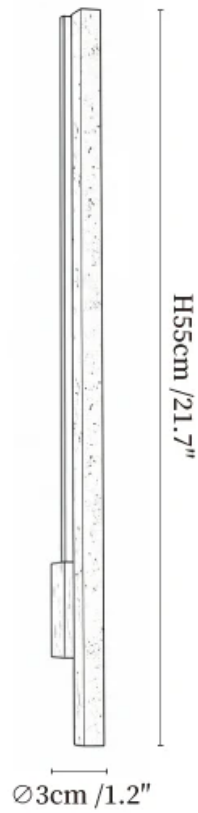

## SPECIFICATION DETAILS

\*For custom options, consult factory for details

<b>Fixture Dimensions</b>	Ø 1.2" x H 21.7"
<b>Light source</b>	Integrated LED
<b>Wattage</b>	~8 Watts
<b>Voltage</b>	AC 110-240V
<b>Dimming</b>	Not supported
<b>CRI(Ra)</b>	90+CRI
<b>Mounting</b>	Hardwired.
<b>LED Rated Life</b>	30000 hours
<b>Color Temperature</b>	Warm Light (3000K), Neutral Light (4000K), Cool Light (6000K)
<b>Control method</b>	Compatible with common wall switches(not included)
<b>Finishes</b>	Walnut Wood, Black Travertine.
<b>Shade Details</b>	Black Travertine.
<b>Material</b>	Metal, Black Travertine, Wood.

## SPECIFICATION DETAILS

\*For custom options, consult factory for details

<b>Fixture Dimensions</b>	Ø 1.2" x H 35.4"
<b>Light source</b>	Integrated LED
<b>Wattage</b>	~8 Watts
<b>Voltage</b>	AC 110-240V
<b>Dimming</b>	Not supported
<b>CRI(Ra)</b>	90+CRI
<b>Mounting</b>	Hardwired.
<b>LED Rated Life</b>	30000 hours
<b>Color Temperature</b>	Warm Light (3000K), Neutral Light (4000K), Cool Light (6000K)
<b>Control method</b>	Compatible with common wall switches (not included)
<b>Finishes</b>	Walnut Wood, Black Travertine.
<b>Shade Details</b>	Black Travertine.
<b>Material</b>	Metal, Black Travertine, Wood.