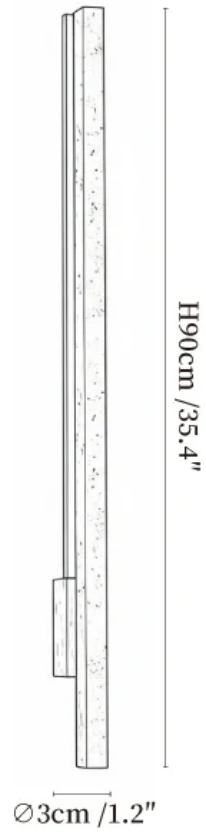

# SPECIFICATION SHEET

---

## SPECIFICATION DETAILS

\*For custom options, consult factory for details

<b>Fixture Dimensions</b>	Ø 1.2" x H 21.7"
<b>Light source</b>	Integrated LED
<b>Wattage</b>	~8 Watts
<b>Voltage</b>	AC 110-240V
<b>Dimming</b>	Not supported
<b>CRI(Ra)</b>	90+CRI
<b>Mounting</b>	Hardwired.
<b>LED Rated Life</b>	30000 hours
<b>Color Temperature</b>	Warm Light (3000K), Neutral Light (4000K), Cool Light (6000K)
<b>Control method</b>	Compatible with common wall switches(not included)
<b>Finishes</b>	Walnut Wood, Black Travertine.
<b>Shade Details</b>	Black Travertine.
<b>Material</b>	Metal, Black Travertine, Wood.

## SPECIFICATION DETAILS

\*For custom options, consult factory for details

<b>Fixture Dimensions</b>	Ø 1.2" x H 35.4"
<b>Light source</b>	Integrated LED
<b>Wattage</b>	~8 Watts
<b>Voltage</b>	AC 110-240V
<b>Dimming</b>	Not supported
<b>CRI(Ra)</b>	90+CRI
<b>Mounting</b>	Hardwired.
<b>LED Rated Life</b>	30000 hours
<b>Color Temperature</b>	Warm Light (3000K), Neutral Light (4000K), Cool Light (6000K)
<b>Control method</b>	Compatible with common wall switches (not included)
<b>Finishes</b>	Walnut Wood, Black Travertine.
<b>Shade Details</b>	Black Travertine.
<b>Material</b>	Metal, Black Travertine, Wood.