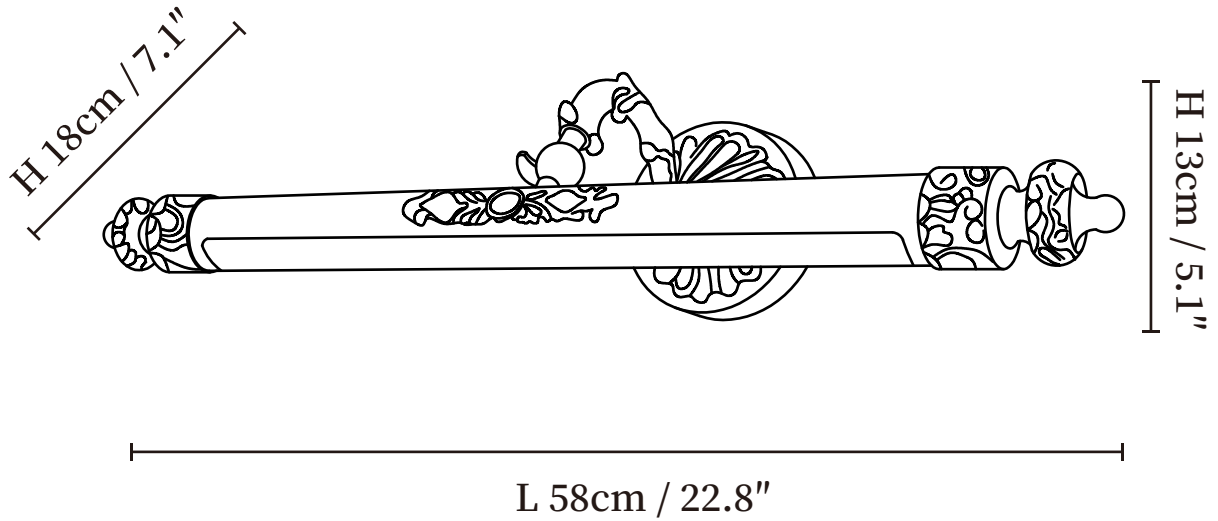

SPECIFICATION SHEET

SPECIFICATION DETAILS

*For custom options, consult factory for details

Fixture Dimensions	L 22.8" x H 5.1"
Light source	Integrated LED
Wattage	~5W
Voltage	AC 110-240V
Dimming	Compatible with dimmable LED and dimmable bulbs.
CRI(Ra)	90+CRI
Mounting	Hardwired.
LED Rated Life	30000 hours
Color Temperature	Warm Light (3000K), Neutral Light (4000K), Cool Light (6000K)
Control method	Compatible with common wall switches(not included)
Finishes	Brass.
Shade Details	White.
Material	Brass, Acrylic.