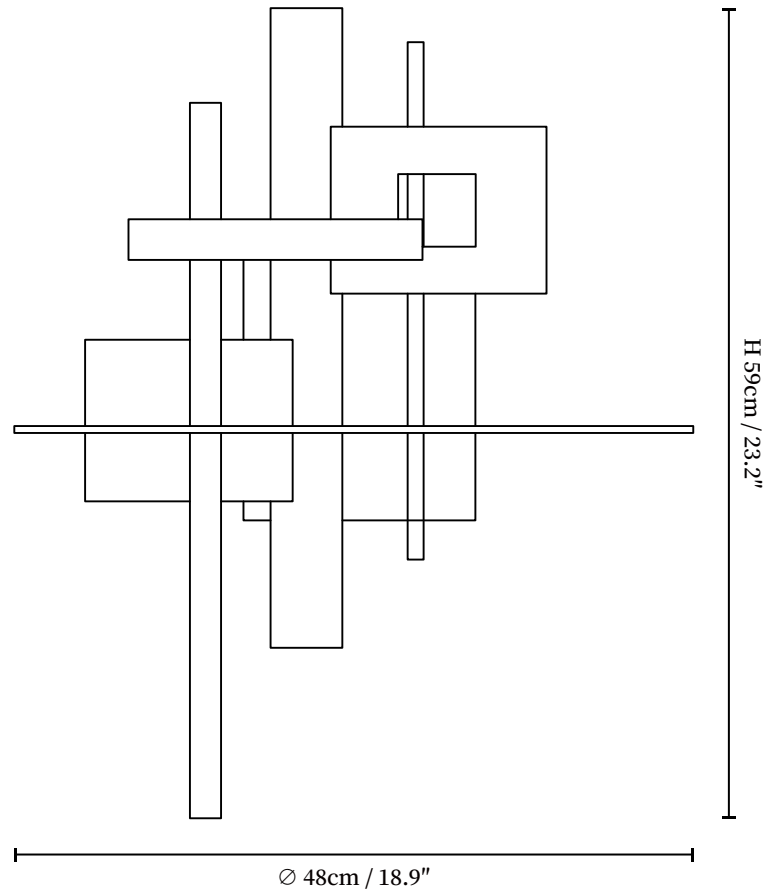

# SPECIFICATION SHEET

---

## SPECIFICATION DETAILS

\*For custom options, consult factory for details

<b>Fixture Dimensions</b>	D 18.9" x H 23.2"
<b>Light source</b>	Integrated LED
<b>Wattage</b>	~5 Watts
<b>Voltage</b>	AC 110-240V
<b>Dimming</b>	Not supported
<b>CRI(Ra)</b>	90+CRI
<b>Mounting</b>	Hardwired.
<b>LED Rated Life</b>	30000 hours
<b>Color Temperature</b>	Warm Light (3000K), Neutral Light (4000K), Cool Light (6000K)
<b>Control method</b>	Compatible with common wall switches(not included)
<b>Finishes</b>	Black.
<b>Shade Details</b>	Black.
<b>Material</b>	Metal.