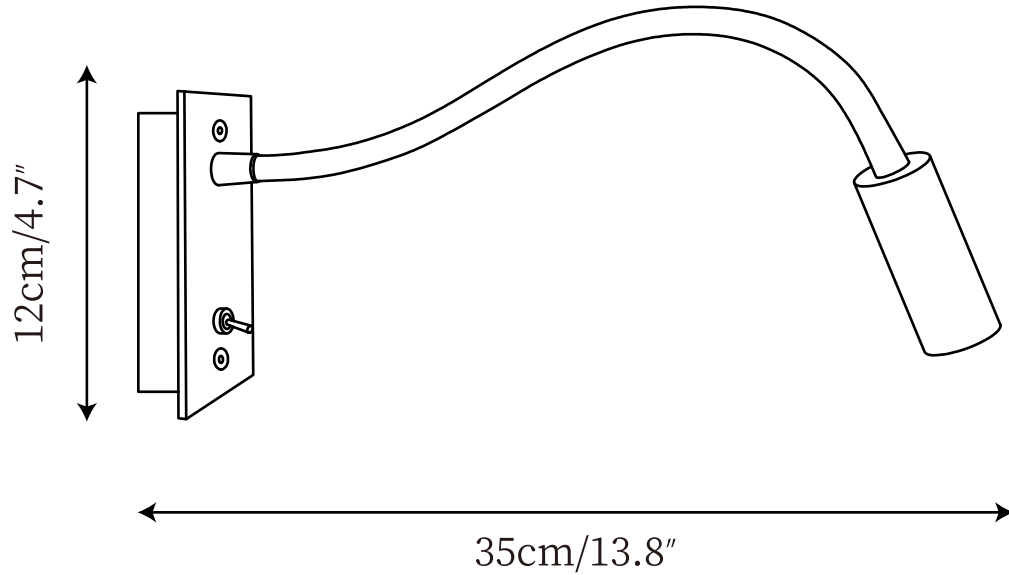

SPECIFICATION SHEET

SPECIFICATION DETAILS

*For custom options, consult factory for details

Fixture Dimensions	W 13.8" x H 4.7"
Light source	Integrated LED
Wattage	~5W
Voltage	AC 110-240V
Dimming	Not supported
CRI(Ra)	90+CRI
Mounting	Hardwired.
LED Rated Life	30000 hours
Color Temperature	Warm Light (3000K), Neutral Light (4000K), Cool Light (6000K)
Control method	Hidden switch or push-button switch.
Finishes	Black, Brushed Bronze, Sand Nickel.
Shade Details	Black, Brushed Bronze, Sand Nickel.
Material	Metal.