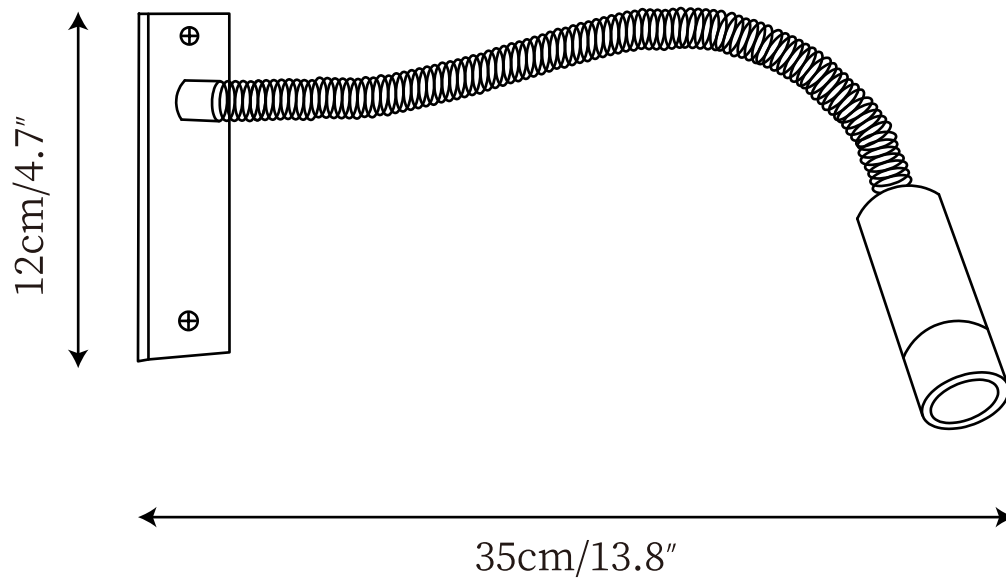

SPECIFICATION SHEET

SPECIFICATION DETAILS

*For custom options, consult factory for details

Fixture Dimensions	W 13.8" x H 4.7"
Light source	Integrated LED
Wattage	~5W
Voltage	AC 110-240V
Dimming	Not supported
CRI(Ra)	90+CRI
Mounting	Hardwired.
LED Rated Life	30000 hours
Color Temperature	Warm Light (3000K), Neutral Light (4000K), Cool Light (6000K)
Control method	Hidden switch or push-button switch.
Finishes	Black, Brushed Bronze, Sand Nickel.
Shade Details	Black, Brushed Bronze, Sand Nickel.
Material	Metal.