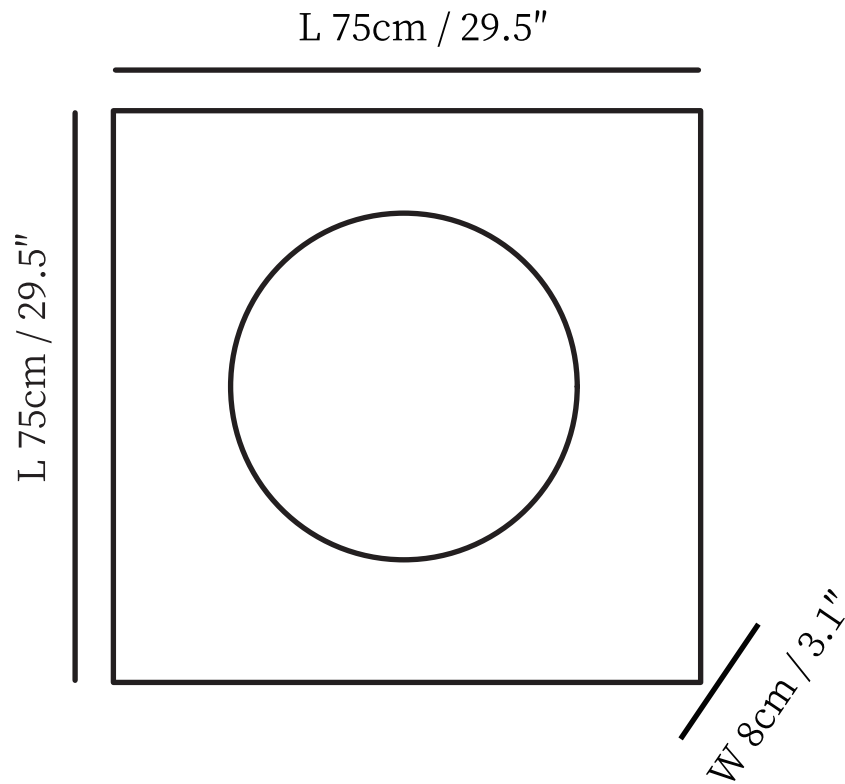

SPECIFICATION SHEET

SPECIFICATION DETAILS

*For custom options, consult factory for details

Fixture Dimensions	D 23.6" x H 3.1"
Light source	Integrated LED
Wattage	~15 W
Voltage	AC 110-240V
Color Temperature	3000K
CRI(Ra)	80CRI
Mounting	Wall
Driver Required	Yes
Optional Color Temps	Warm Light (3000K), Neutral Light (4500K), Cool Light (6000K)
LED Rated Life	30000 hours
Dimming	Dimming is not supported
Finishes	Purple, Blue, White.
Shade Details	Purple, Blue.
Material	Metal, Paper.

SPECIFICATION SHEET

SPECIFICATION DETAILS

*For custom options, consult factory for details

Fixture Dimensions	D 29.5" x H 3.1"
Light source	Integrated LED
Wattage	~15 W
Voltage	AC 110-240V
Color Temperature	3000K
CRI(Ra)	80CRI
Mounting	Wall
Driver Required	Yes
Optional Color Temps	Warm Light (3000K), Neutral Light (4500K), Cool Light (6000K)
LED Rated Life	30000 hours
Dimming	Dimming is not supported
Finishes	Purple, Blue, White.
Shade Details	Purple, Blue.
Material	Metal, Paper.