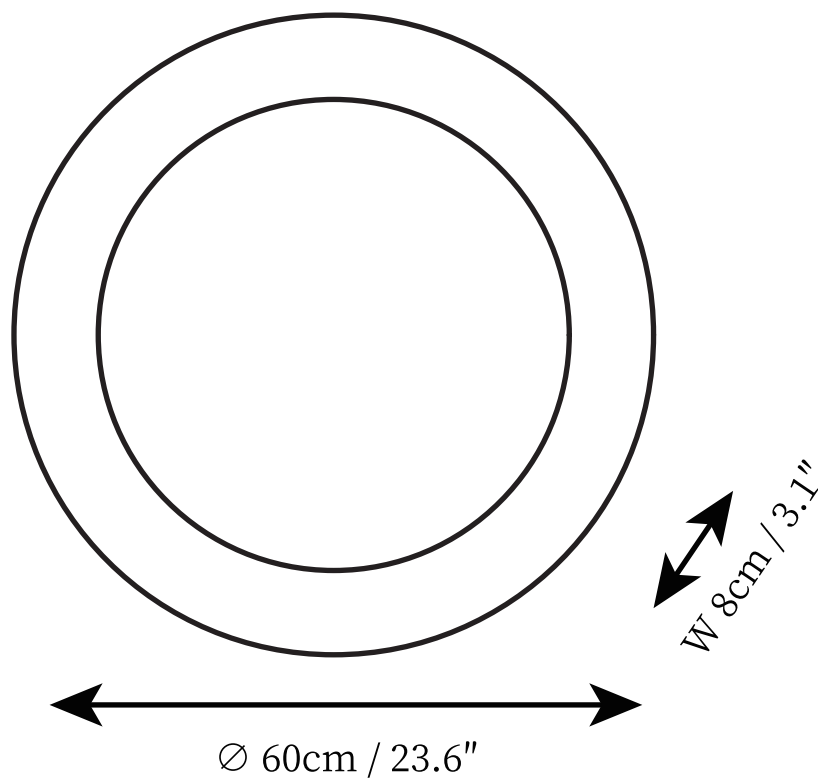

SPECIFICATION SHEET

SPECIFICATION DETAILS

*For custom options, consult factory for details

Fixture Dimensions	D 23.6" x H 3.1"
Light source	Integrated LED
Wattage	~15 W
Voltage	AC 110-240V
Color Temperature	3000K
CRI(Ra)	80CRI
Mounting	Wall
Driver Required	Yes
Optional Color Temps	Warm Light (3000K), Neutral Light (4500K), Cool Light (6000K)
LED Rated Life	30000 hours
Dimming	Dimming is not supported
Finishes	Purple, Blue, White.
Shade Details	Purple, Blue.
Material	Metal, Paper.

SPECIFICATION SHEET

SPECIFICATION DETAILS

*For custom options, consult factory for details

Fixture Dimensions	D 29.5" x H 3.1"
Light source	Integrated LED
Wattage	~15 W
Voltage	AC 110-240V
Color Temperature	3000K
CRI(Ra)	80CRI
Mounting	Wall
Driver Required	Yes
Optional Color Temps	Warm Light (3000K), Neutral Light (4500K), Cool Light (6000K)
LED Rated Life	30000 hours
Dimming	Dimming is not supported
Finishes	Purple, Blue, White.
Shade Details	Purple, Blue.
Material	Metal, Paper.