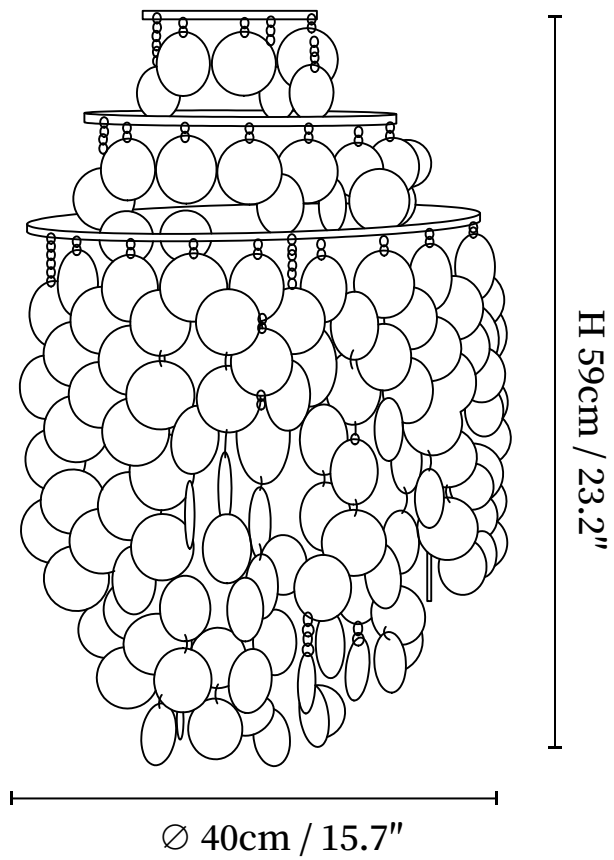

SPECIFICATION SHEET

SPECIFICATION DETAILS

*For custom options, consult factory for details

Fixture Dimensions	D 15.7" x H 23.2"
Light source	E26 or E27 (bulb not included)
Wattage	MAX 40W incandescent bulb or LED equivalent.
Voltage	AC 110-240V
Mounting	Hardwired.
Dimming	Compatible with dimmable bulbs (bulb not included)
Control method	Compatible with common wall switches (not included)
Finishes	Chrome.
Shade Details	White shell.
Material	Metal, Shell.