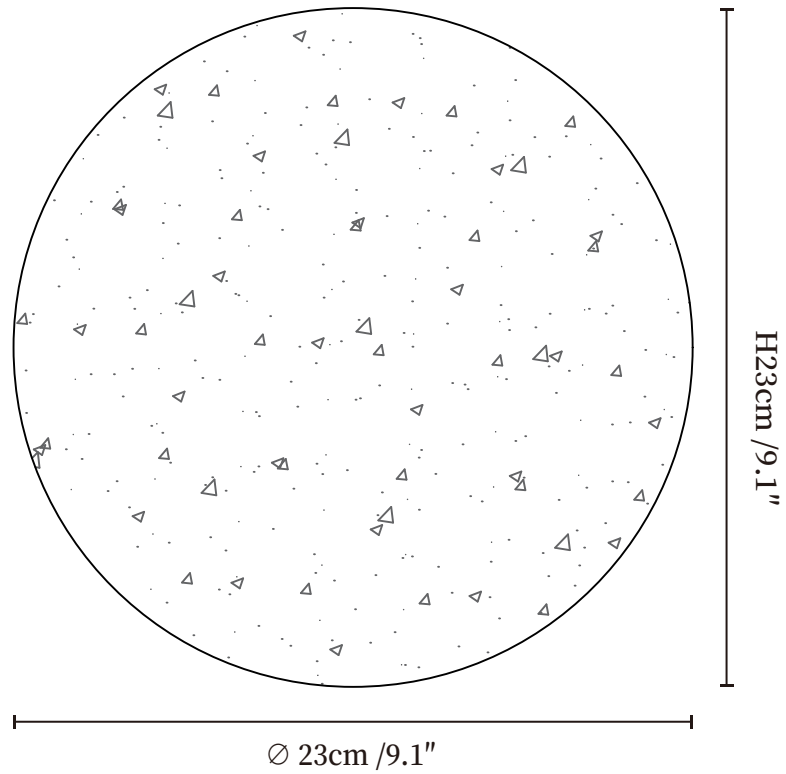

## SPECIFICATION DETAILS

\*For custom options, consult factory for details

<b>Fixture Dimensions</b>	$\varnothing 9.1'' \times H 9.1'' \times \text{Depth } 1.9''$
<b>Light source</b>	Integrated LED
<b>Wattage</b>	~8 Watts
<b>Voltage</b>	AC 110-240V
<b>Dimming</b>	Not supported
<b>CRI(Ra)</b>	90+CRI
<b>Mounting</b>	Hardwired.
<b>LED Rated Life</b>	30000 hours
<b>Color Temperature</b>	Warm Light (3000K), Neutral Light (4000K), Cool Light (6000K)
<b>Control method</b>	Compatible with common wall switches(
<b>Finishes</b>	Yellow Travertine.
<b>Shade Details</b>	Yellow Travertine.
<b>Material</b>	Metal, Yellow Travertine.