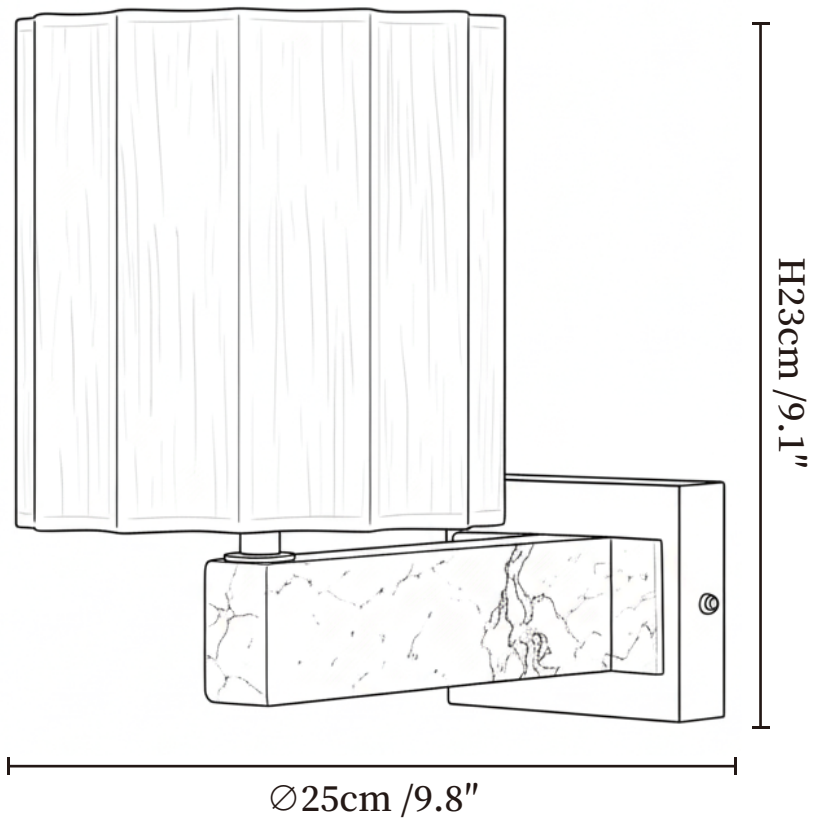

SPECIFICATION SHEET

SPECIFICATION DETAILS

*For custom options, consult factory for details

Fixture Dimensions	$\text{Ø} 9.8'' \times \text{H} 9.1''$
Light source	E26 or E27 (bulb not included)
Wattage	MAX 40W incandescent bulb or LED equivalent.
Voltage	AC 110-240V
Mounting	Hardwired.
Dimming	Compatible with dimmable bulbs (bulb not included)
Control method	Compatible with common wall switches (not included)
Finishes	White, Bronze.
Shade Details	White.
Material	Metal, Marble, Fabric.