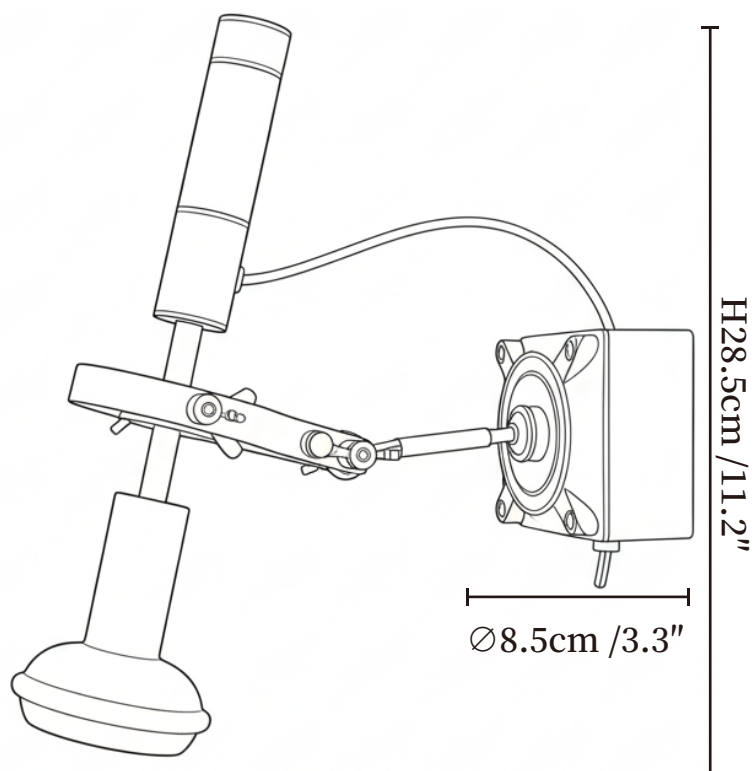

SPECIFICATION SHEET

SPECIFICATION DETAILS

*For custom options, consult factory for details

Fixture Dimensions	Ø 3.3" x H 11.2"
Light source	GU10 (bulb not included)
Wattage	MAX 5W incandescent bulb or LED equivalent.
Voltage	AC 110-240V
Mounting	Hardwired.
Dimming	Compatible with dimmable bulbs (bulb not included)
Control method	Compatible with common wall switches(not included)
Finishes	Chrome.
Shade Details	Chrome.
Material	Metal