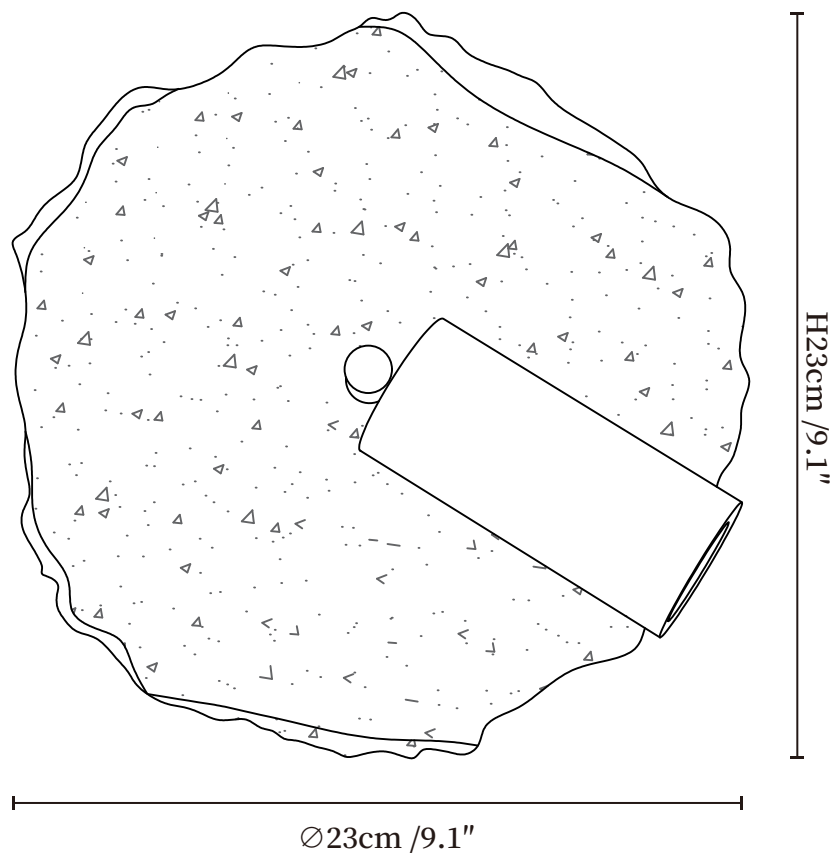

SPECIFICATION SHEET

SPECIFICATION DETAILS

*For custom options, consult factory for details

Fixture Dimensions	$\text{Ø} 9.1'' \times \text{H} 9.1''$
Light source	E26 or E27 (bulb not included)
Wattage	MAX 40W incandescent bulb or LED equivalent.
Voltage	AC 110-240V
Mounting	Hardwired.
Dimming	Compatible with dimmable bulbs (bulb not included)
Control method	Compatible with common wall switches (not included)
Finishes	Yellow Travertine.
Shade Details	Walnut Color.
Material	Wood, Metal, Yellow Travertine.