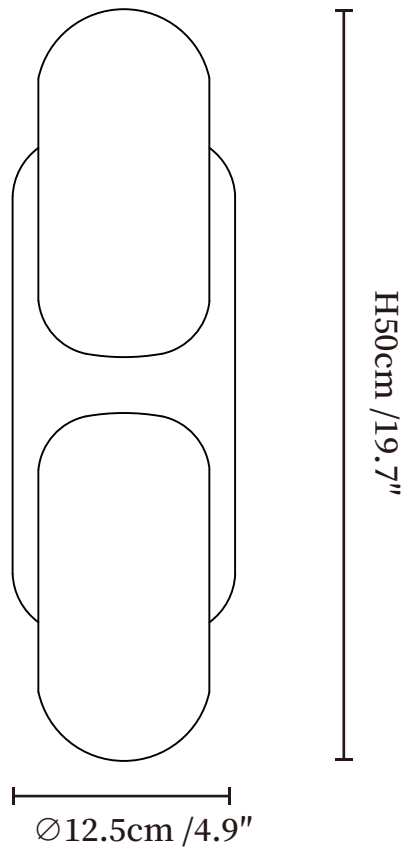

SPECIFICATION SHEET

SPECIFICATION DETAILS

*For custom options, consult factory for details

Fixture Dimensions	Ø 7.1" x H 9.4"
Light source	E14(bulb not included)
Wattage	MAX 12W incandescent bulb or LED equivalent.
Voltage	AC 110-240V
Mounting	Hardwired.
Dimming	Compatible with dimmable bulbs (bulb not included)
Control method	Compatible with common wall switches(not included)
Finishes	Gold, Black
Shade Details	White.
Material	Metal, Alabaster.

SPECIFICATION SHEET

SPECIFICATION DETAILS

*For custom options, consult factory for details

Fixture Dimensions	Ø 7.1" x H 14"
Light source	E14(bulb not included)
Wattage	MAX 12W incandescent bulb or LED equivalent.
Voltage	AC 110-240V
Mounting	Hardwired.
Dimming	Compatible with dimmable bulbs (bulb not included)
Control method	Compatible with common wall switches(not included)
Finishes	Gold, Black
Shade Details	White.
Material	Metal, Alabaster.