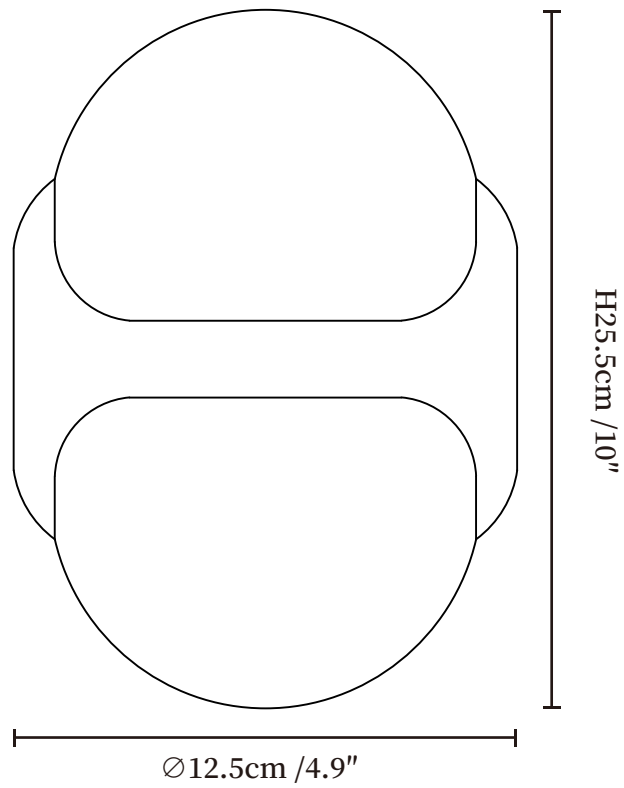

SPECIFICATION SHEET

SPECIFICATION DETAILS

*For custom options, consult factory for details

Fixture Dimensions	Ø 7.1" x H 9.4"
Light source	E14(bulb not included)
Wattage	MAX 12W incandescent bulb or LED equivalent.
Voltage	AC 110-240V
Mounting	Hardwired.
Dimming	Compatible with dimmable bulbs (bulb not included)
Control method	Compatible with common wall switches(not included)
Finishes	Gold, Black
Shade Details	White.
Material	Metal, Alabaster.

SPECIFICATION SHEET

SPECIFICATION DETAILS

*For custom options, consult factory for details

Fixture Dimensions	Ø 7.1" x H 14"
Light source	E14(bulb not included)
Wattage	MAX 12W incandescent bulb or LED equivalent.
Voltage	AC 110-240V
Mounting	Hardwired.
Dimming	Compatible with dimmable bulbs (bulb not included)
Control method	Compatible with common wall switches(not included)
Finishes	Gold, Black
Shade Details	White.
Material	Metal, Alabaster.