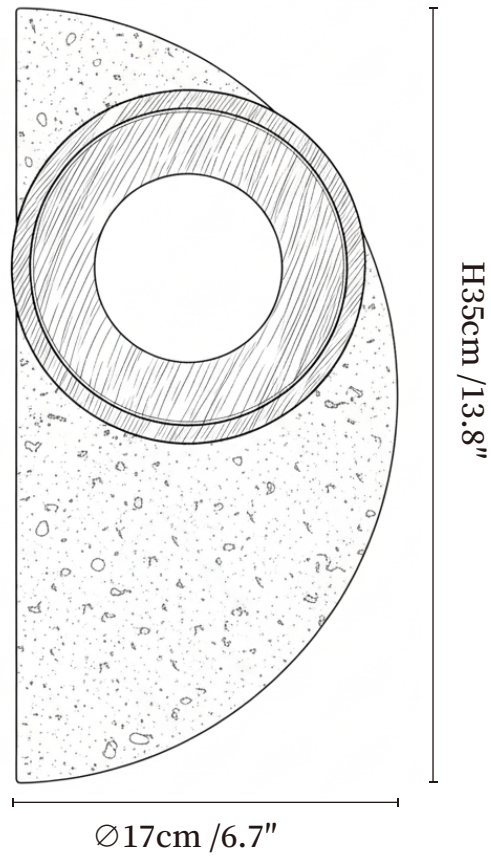

# SPECIFICATION SHEET

---

## SPECIFICATION DETAILS

\*For custom options, consult factory for details

<b>Fixture Dimensions</b>	Ø 6.7" x H 13.8"
<b>Light source</b>	G9 (bulb not included)
<b>Wattage</b>	MAX 5W incandescent bulb or LED equivalent.
<b>Voltage</b>	AC 110-240V
<b>Mounting</b>	Hardwired.
<b>Dimming</b>	Compatible with dimmable bulbs (bulb not included)
<b>Control method</b>	Compatible with common wall switches(not included)
<b>Finishes</b>	Yellow Travertine, Walnut Wood, Wood Color.
<b>Shade Details</b>	White.
<b>Material</b>	Metal, Yellow Travertine, Wood, Glass.