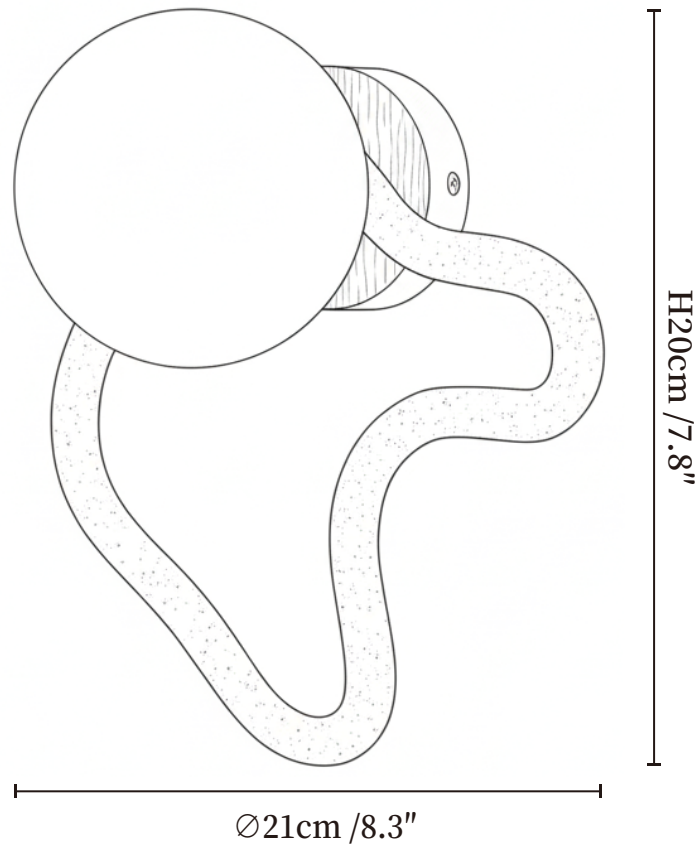

SPECIFICATION SHEET

SPECIFICATION DETAILS

*For custom options, consult factory for details

Fixture Dimensions	Ø 8.3" x H 7.8"
Light source	G9 (bulb not included)
Wattage	MAX 5W incandescent bulb or LED equivalent.
Voltage	AC 110-240V
Mounting	Hardwired.
Dimming	Compatible with dimmable bulbs (bulb not included)
Control method	Compatible with common wall switches (not included)
Finishes	Yellow Travertine, Walnut Wood.
Shade Details	White.
Material	Metal, Yellow Travertine, Wood, Glass.