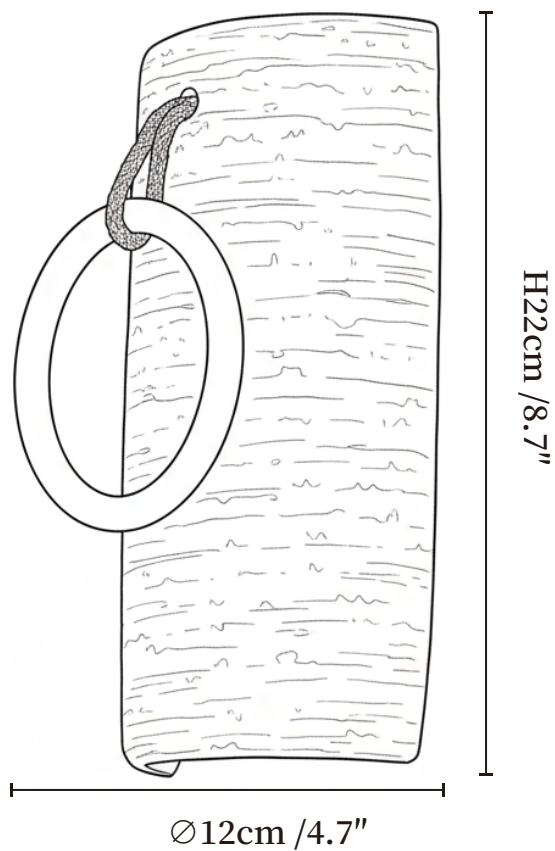

SPECIFICATION SHEET

SPECIFICATION DETAILS

*For custom options, consult factory for details

Fixture Dimensions	$\text{Ø} 4.7'' \times \text{H} 8.7''$
Light source	G9 (bulb not included)
Wattage	MAX 5W incandescent bulb or LED equivalent.
Voltage	AC 110-240V
Mounting	Hardwired.
Dimming	Compatible with dimmable bulbs (bulb not included)
Control method	Compatible with common wall switches (not included)
Finishes	Yellow Travertine, Walnut Wood.
Shade Details	Yellow Travertine.
Material	Metal,