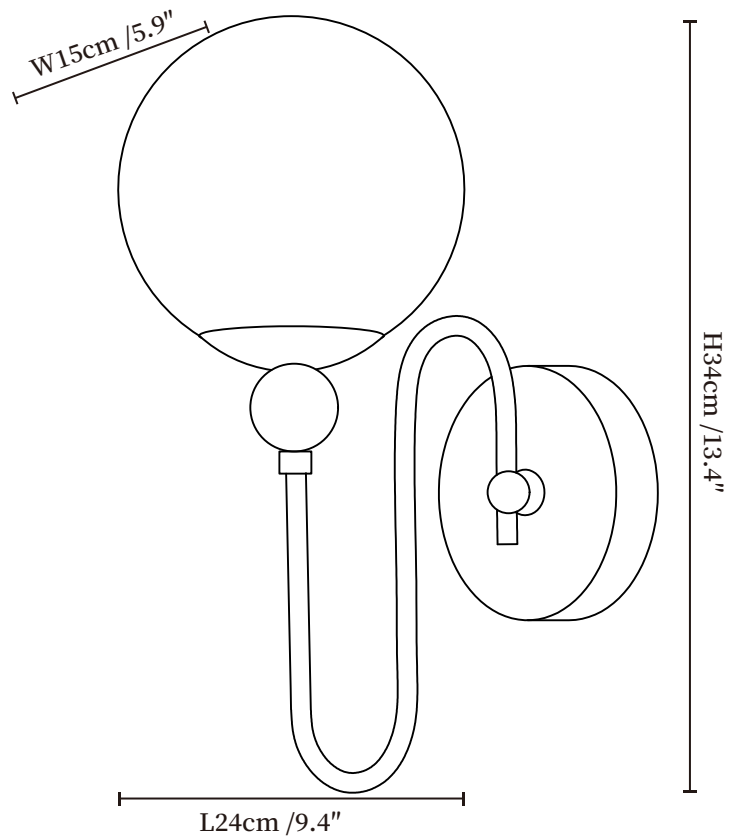

SPECIFICATION SHEET

SPECIFICATION DETAILS

*For custom options, consult factory for details

Fixture Dimensions	L 9.4" x W 5.9" x H 13.4"
Light source	E26 or E27 (bulb not included)
Wattage	MAX 40W incandescent bulb or LED equivalent.
Voltage	AC 110-240V
Mounting	Hardwired.
Dimming	Compatible with dimmable bulbs (bulb not included)
Control method	Compatible with common wall switches(not included)
Finishes	Gold, Black.
Shade Details	White.
Material	Metal, Wood, Glass.