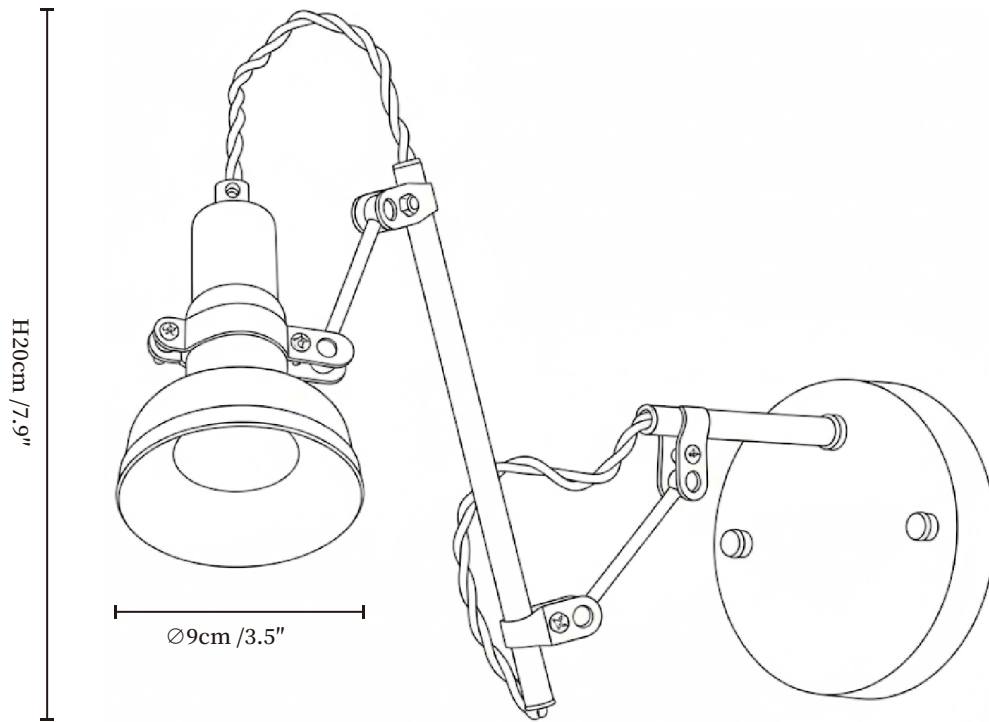

SPECIFICATION SHEET

SPECIFICATION DETAILS

*For custom options, consult factory for details

Fixture Dimensions	Ø 3.5" x H 7.9"
Light source	Integrated LED
Wattage	~5 Watts
Voltage	AC 110-240V
Dimming	Not supported
CRI(Ra)	90+CRI
Mounting	Hardwired.
LED Rated Life	30000 hours
Color Temperature	Warm Light (3000K), Neutral Light (4000K), Cool Light (6000K)
Control method	Compatible with common wall switches(
Finishes	Chrome.
Shade Details	Clear.
Material	Metal, Glass.