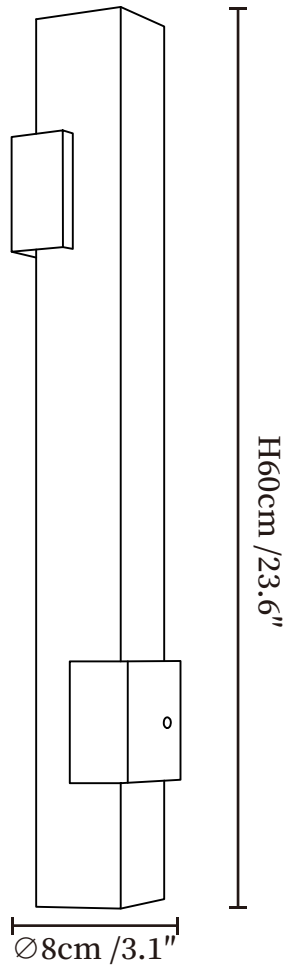

SPECIFICATION SHEET

SPECIFICATION DETAILS

*For custom options, consult factory for details

Fixture Dimensions	Ø 3.1" x H 19.7"
Light source	Integrated LED
Wattage	~24 Watts
Voltage	AC 110-240V
Dimming	Not supported
CRI(Ra)	90+CRI
Mounting	Hardwired.
LED Rated Life	30000 hours
Color Temperature	Warm Light (3000K), Neutral Light (4000K), Cool Light (6000K)
Control method	Compatible with common wall switches (not included)
Finishes	Gold.
Shade Details	White.
Material	Metal, Alabaster.

SPECIFICATION SHEET

SPECIFICATION DETAILS

*For custom options, consult factory for details

Fixture Dimensions	Ø 3.1" x H 23.6"
Light source	Integrated LED
Wattage	~36 Watts
Voltage	AC 110-240V
Dimming	Not supported
CRI(Ra)	90+CRI
Mounting	Hardwired.
LED Rated Life	30000 hours
Color Temperature	Warm Light (3000K), Neutral Light (4000K), Cool Light (6000K)
Control method	Compatible with common wall switches(not included)
Finishes	Gold.
Shade Details	White.
Material	Metal, Alabaster.