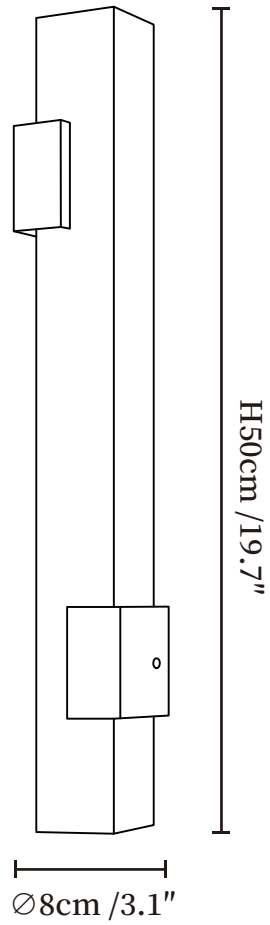

SPECIFICATION SHEET

SPECIFICATION DETAILS

*For custom options, consult factory for details

Fixture Dimensions	Ø 3.1" x H 19.7"
Light source	Integrated LED
Wattage	~24 Watts
Voltage	AC 110-240V
Dimming	Not supported
CRI(Ra)	90+CRI
Mounting	Hardwired.
LED Rated Life	30000 hours
Color Temperature	Warm Light (3000K), Neutral Light (4000K), Cool Light (6000K)
Control method	Compatible with common wall switches (not included)
Finishes	Gold.
Shade Details	White.
Material	Metal, Alabaster.

SPECIFICATION SHEET

SPECIFICATION DETAILS

*For custom options, consult factory for details

Fixture Dimensions	Ø 3.1" x H 23.6"
Light source	Integrated LED
Wattage	~36 Watts
Voltage	AC 110-240V
Dimming	Not supported
CRI(Ra)	90+CRI
Mounting	Hardwired.
LED Rated Life	30000 hours
Color Temperature	Warm Light (3000K), Neutral Light (4000K), Cool Light (6000K)
Control method	Compatible with common wall switches(not included)
Finishes	Gold.
Shade Details	White.
Material	Metal, Alabaster.