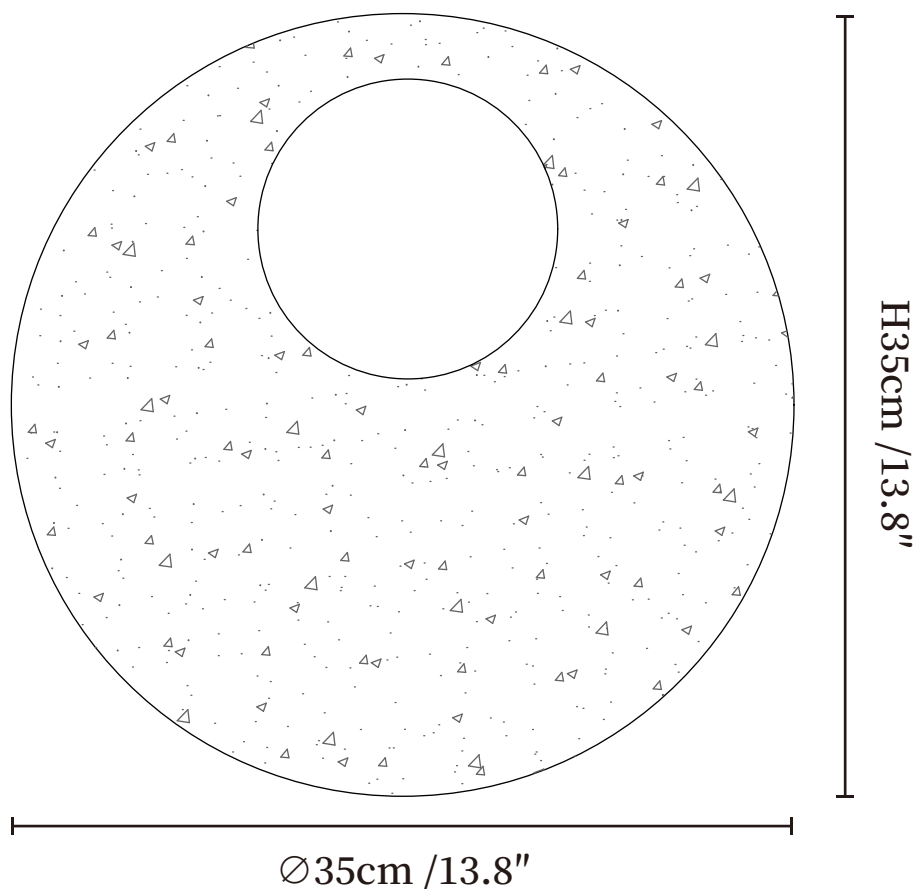

## SPECIFICATION DETAILS

\*For custom options, consult factory for details

<b>Fixture Dimensions</b>	Ø 13.8" x H 13.8"
<b>Light source</b>	G9(bulb not included)
<b>Wattage</b>	MAX5W incandescent bulb or LED equivalent.
<b>Voltage</b>	AC 110-240V
<b>Mounting</b>	Hardwired.
<b>Dimming</b>	Compatible with dimmable bulbs (bulb not included)
<b>Control method</b>	Compatible with common wall switches(not included)
<b>Finishes</b>	Yellow Travertine.
<b>Shade Details</b>	White.
<b>Material</b>	Metal, Yellow Travertine.