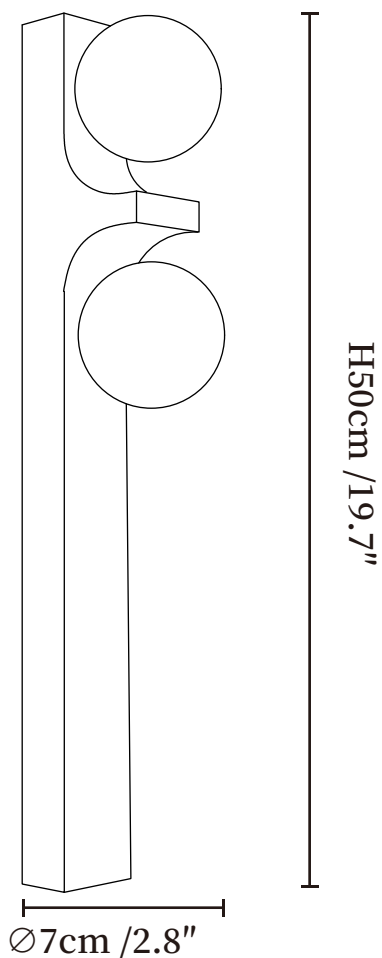

SPECIFICATION SHEET

SPECIFICATION DETAILS

*For custom options, consult factory for details

Fixture Dimensions	Ø 2.8" x H 9.1"
Light source	G9(bulb not included)
Wattage	MAX 5W incandescent bulb or LED equivalent.
Voltage	AC 110-240V
Mounting	Hardwired.
Dimming	Compatible with dimmable bulbs (bulb not included)
Control method	Compatible with common wall switches (not included)
Finishes	Yellow Travertine.
Shade Details	White.
Material	Yellow Travertine, Metal, Glass.

SPECIFICATION SHEET

SPECIFICATION DETAILS

*For custom options, consult factory for details

Fixture Dimensions	Ø 2.8" x H 19.7"
Light source	G9(bulb not included)
Wattage	MAX 5W incandescent bulb or LED equivalent.
Voltage	AC 110-240V
Mounting	Hardwired.
Dimming	Compatible with dimmable bulbs (bulb not included)
Control method	Compatible with common wall switches(not included)
Finishes	Yellow Travertine.
Shade Details	White.
Material	Yellow Travertine, Metal, Glass.