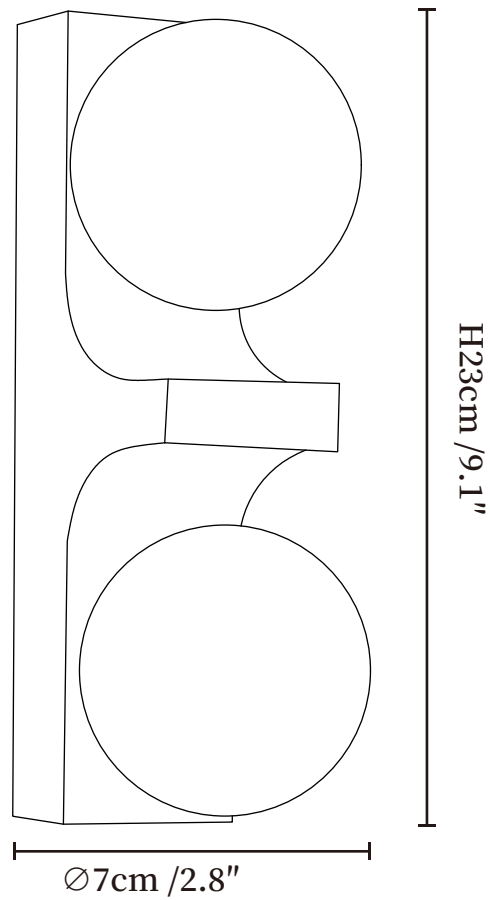

SPECIFICATION SHEET

SPECIFICATION DETAILS

*For custom options, consult factory for details

Fixture Dimensions	Ø 2.8" x H 9.1"
Light source	G9(bulb not included)
Wattage	MAX 5W incandescent bulb or LED equivalent.
Voltage	AC 110-240V
Mounting	Hardwired.
Dimming	Compatible with dimmable bulbs (bulb not included)
Control method	Compatible with common wall switches (not included)
Finishes	Yellow Travertine.
Shade Details	White.
Material	Yellow Travertine, Metal, Glass.

SPECIFICATION SHEET

SPECIFICATION DETAILS

*For custom options, consult factory for details

Fixture Dimensions	Ø 2.8" x H 19.7"
Light source	G9(bulb not included)
Wattage	MAX 5W incandescent bulb or LED equivalent.
Voltage	AC 110-240V
Mounting	Hardwired.
Dimming	Compatible with dimmable bulbs (bulb not included)
Control method	Compatible with common wall switches(not included)
Finishes	Yellow Travertine.
Shade Details	White.
Material	Yellow Travertine, Metal, Glass.