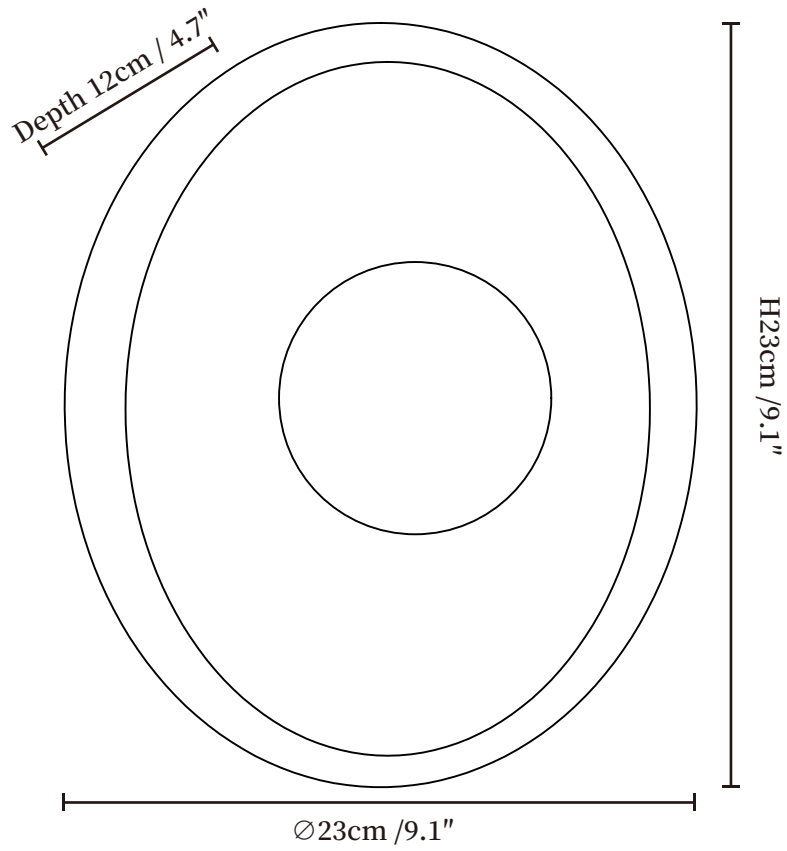

## SPECIFICATION DETAILS

\*For custom options, consult factory for details

<b>Fixture Dimensions</b>	$\text{Ø } 9.1'' \times H 9.1''$ , Depth: 4.7"
<b>Light source</b>	G9(bulb not included)
<b>Wattage</b>	MAX 5W incandescent bulb or LED equivalent.
<b>Voltage</b>	AC 110-240V
<b>Mounting</b>	Hardwired.
<b>Dimming</b>	Compatible with dimmable bulbs (bulb not included)
<b>Control method</b>	Compatible with common wall switches(not included)
<b>Finishes</b>	Terra Beige.
<b>Shade Details</b>	White.
<b>Material</b>	Marble, Metal, Ceramic.

## SPECIFICATION DETAILS

\*For custom options, consult factory for details

<b>Fixture Dimensions</b>	Ø 13.8" x H 5.9", Depth: 4.7"
<b>Light source</b>	G9 (bulb not included)
<b>Wattage</b>	MAX 5W incandescent bulb or LED equivalent.
<b>Voltage</b>	AC 110-240V
<b>Mounting</b>	Hardwired.
<b>Dimming</b>	Compatible with dimmable bulbs (bulb not included)
<b>Control method</b>	Compatible with common wall switches (not included)
<b>Finishes</b>	Terra Beige.
<b>Shade Details</b>	White.
<b>Material</b>	Marble, Metal, Ceramic.