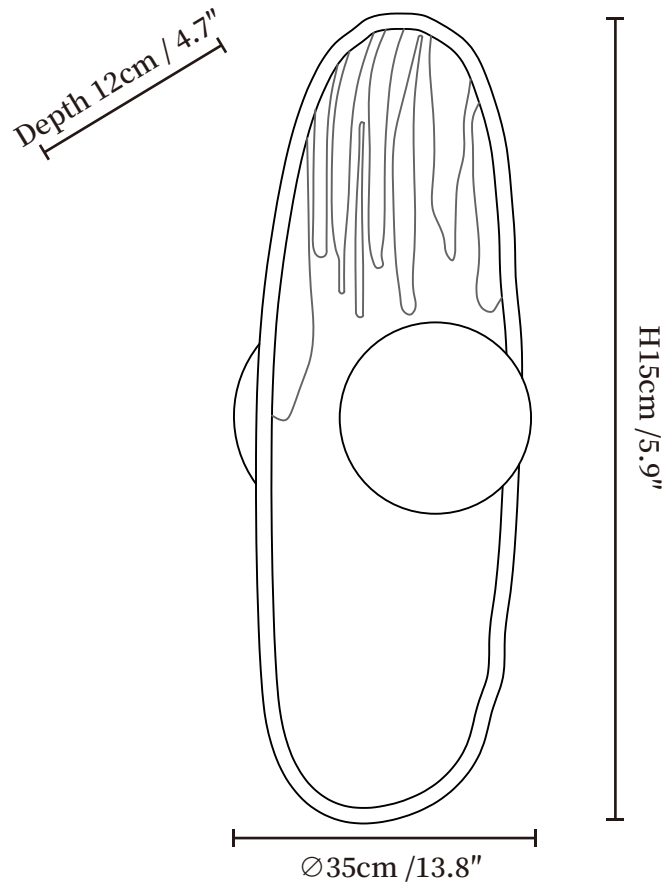

# SPECIFICATION SHEET

---

## SPECIFICATION DETAILS

\*For custom options, consult factory for details

<b>Fixture Dimensions</b>	$\text{Ø } 9.1'' \times H 9.1''$ , Depth: 4.7"
<b>Light source</b>	G9(bulb not included)
<b>Wattage</b>	MAX 5W incandescent bulb or LED equivalent.
<b>Voltage</b>	AC 110-240V
<b>Mounting</b>	Hardwired.
<b>Dimming</b>	Compatible with dimmable bulbs (bulb not included)
<b>Control method</b>	Compatible with common wall switches(not included)
<b>Finishes</b>	Terra Beige.
<b>Shade Details</b>	White.
<b>Material</b>	Marble, Metal, Ceramic.

## SPECIFICATION DETAILS

\*For custom options, consult factory for details

<b>Fixture Dimensions</b>	Ø 13.8" x H 5.9", Depth: 4.7"
<b>Light source</b>	G9 (bulb not included)
<b>Wattage</b>	MAX 5W incandescent bulb or LED equivalent.
<b>Voltage</b>	AC 110-240V
<b>Mounting</b>	Hardwired.
<b>Dimming</b>	Compatible with dimmable bulbs (bulb not included)
<b>Control method</b>	Compatible with common wall switches (not included)
<b>Finishes</b>	Terra Beige.
<b>Shade Details</b>	White.
<b>Material</b>	Marble, Metal, Ceramic.