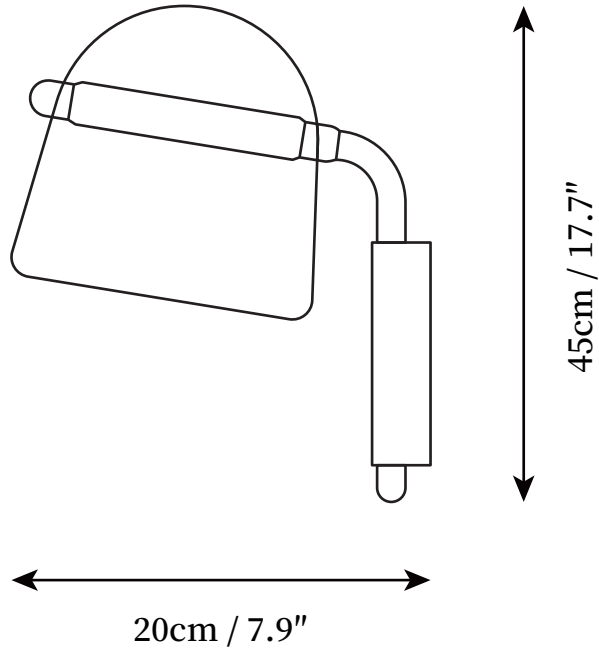

# SPECIFICATION SHEET

---

## SPECIFICATION DETAILS

\*For custom options, consult factory for details

<b>Fixture Dimensions</b>	D 7.9" x H 17.7"
<b>Light source</b>	Integrated LED
<b>Wattage</b>	~10W
<b>Voltage</b>	AC 110-240V
<b>Color Temperature</b>	3000K
<b>CRI(Ra)</b>	80CRI
<b>Mounting</b>	Wall
<b>Driver Required</b>	Yes
<b>Optional Color Temps</b>	Warm White (3000K), Cool White (6000K), Daylight (4000K)
<b>LED Rated Life</b>	30000 hours
<b>Dimming</b>	Dimming is not supported
<b>Finishes</b>	Black, White
<b>Glass Details</b>	Black, White, Black & Gray
<b>Material</b>	Metal, Glass
<b>Wire Length</b>	NO
<b>Wire Type</b>	NO